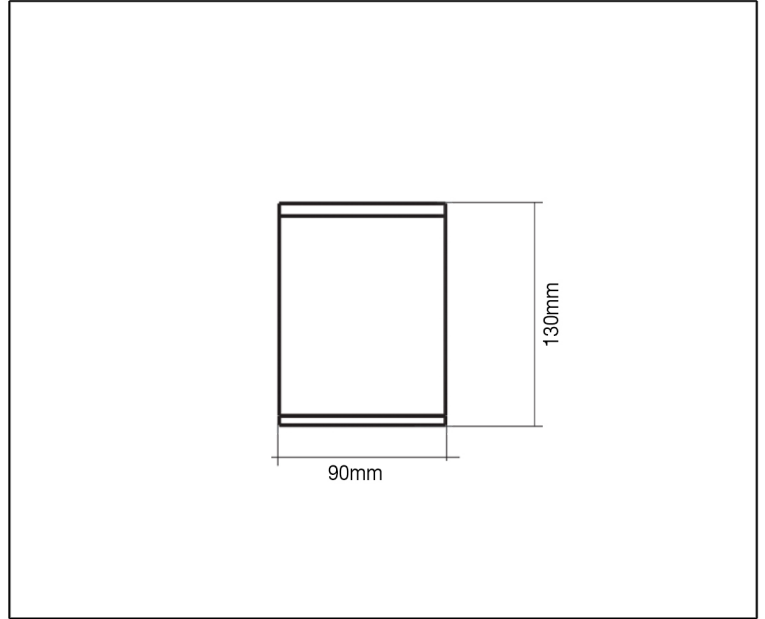

## TECHNICAL DATA SHEET - KUGEL - 13742 - CEILING LUMINAIRE

13742  
 GU10  
 Rated input power: 11W Max  
 Input Voltage: 220-240V

### Technical Data

Product Data	Ceiling Luminaire
Wattage	11W Max
IP Rating	54
Material	Die Cast Aluminium + Temper glass
Finish	Dark Grey
Warranty	3 Years
Applications	Residential, Outdoor