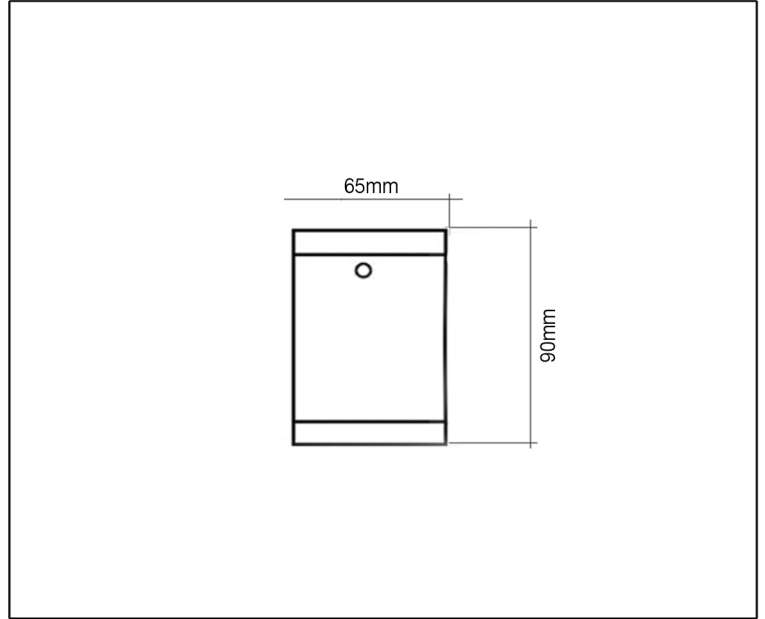

## TECHNICAL DATA SHEET - QUADRET - 13743 - CEILING LIGHT

13743  
 GU10  
 Rated input power: 11W Max  
 Input Voltage: 220-240V

### Technical Data

Product Data	Ceiling Light
Wattage	11W Max
IP Rating	54
Material	Die Cast Aluminium + Temper glass
Finish	Dark Grey
Warranty	3 Years
Applications	Residential, Outdoor