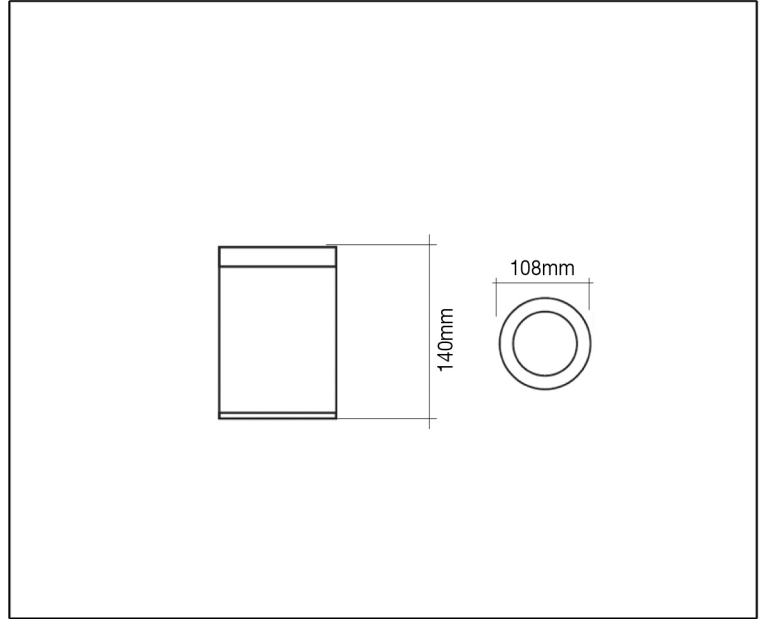

**SYW**<sup>®</sup>  
design

CEILING LUMINAIRE

## TECHNICAL DATA SHEET - ACE R - 13744 - CEILING LUMINAIRE

13744  
 E27 Par30  
 Rated input power: 75W Max  
 Input Voltage: 220-240V

### Product Description

A modern ceiling mounted fitting light with E27 Par30 75W, 240V, made of die casting aluminum & temper glass. It is designed in round shape with its lights flashing down the surface.

### Technical Data

Product Data	Ceiling Luminaire
Wattage	75W Max
IP Rating	54
Material	Die Cast Aluminium + Temper glass
Finish	Silver Grey
Warranty	3 Years
Applications	Residential, Outdoor