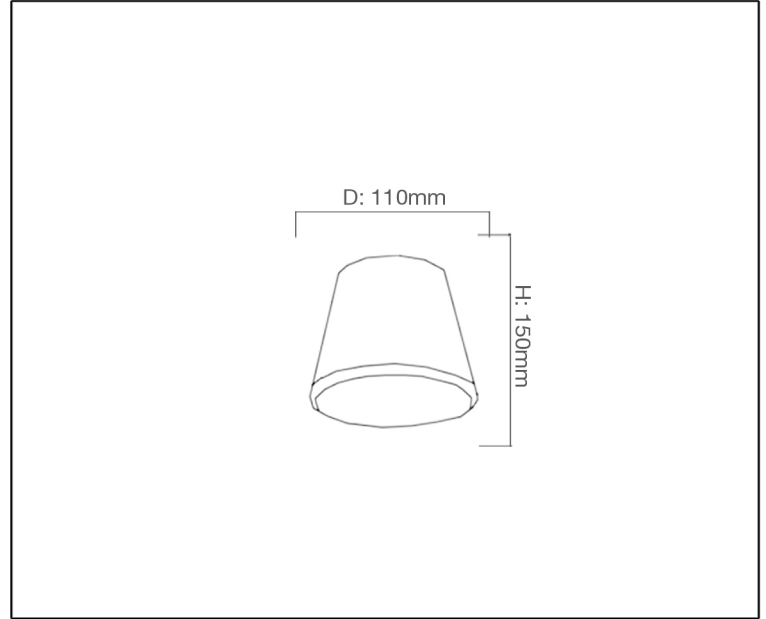

Syv[®]
design

ARCHITECTURAL
PENDANT LIGHT

TECHNICAL DATA SHEET - SIMPE - 13780 - PENDANT LIGHT

13780
Pendant Light
Lamp Type: E27
Rated input power: 60W

Product Description

A high-tech luminaire, where every detail is perfected with a simple look of thread work on the fabric shade. Simpe reminds us of archaic times along with modern touch where diffused lights are enough to brighten up spaces.

Technical Data

Product Data	Pendant Light
Wattage	60W
IP Rating	20
Material	Fabric shade
Finish	White
Applications	Residential, Hospitality
Warranty	1 Year