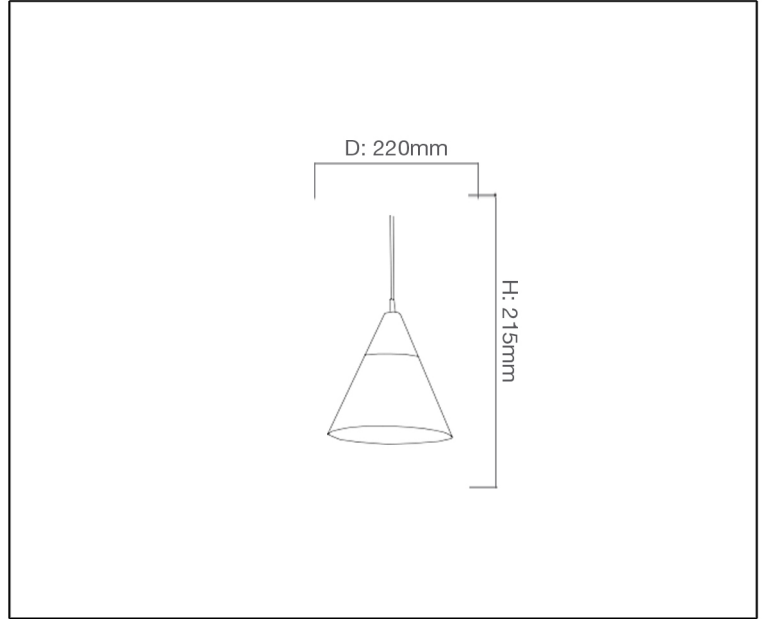

Syv[®]
design

ARCHITECTURAL
PENDANT LIGHT

TECHNICAL DATA SHEET - CONO MWH - 13789 - PENDANT LIGHT

13789
Pendant Light
Lamp Type: E27
Rated input power: 60W

Product Description

Symmetrical Design modern lighting fixture is hand-polished in white oak wood. Combining simplicity with elegance, these wooden crafted shades give this pendant light extra clean Scandinavian silhouette, perfect for those looking for an ultra-modern pendant light with high quality finish and feel.

Technical Data

Product Data	Pendant Light
Wattage	60W
IP Rating	20
Material	Aluminum body + Wood
Finish	White
Applications	Residential, Hospitality
Warranty	1 Year