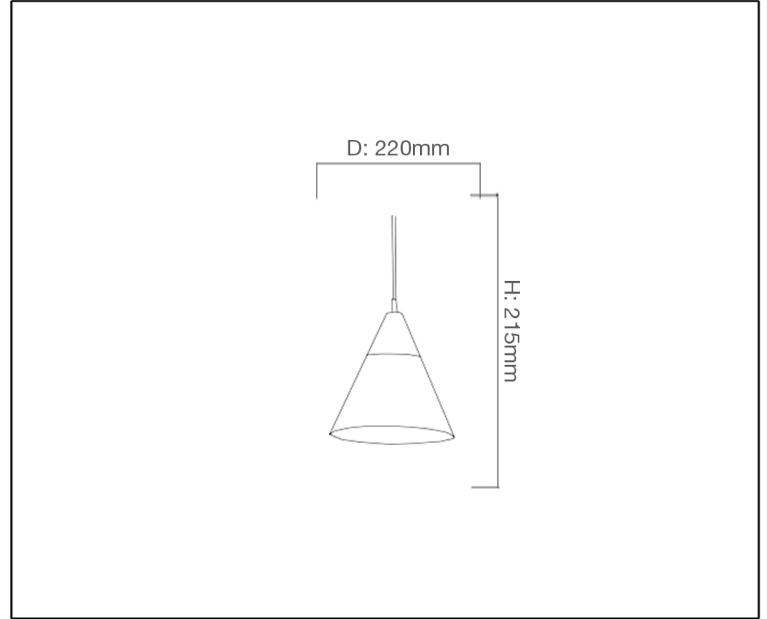

Syv[®]
design

ARCHITECTURAL
PENDANT LIGHT

TECHNICAL DATA SHEET - CONO YL - 13790 - PENDANT LIGHT

13790
Pendant Light
Lamp Type: E27
Rated input power: 60W

Product Description

Symmetrical Design modern lighting fixture is hand-polished in Yellow oak wood. Combining simplicity with elegance, these wooden crafted shades give this pendant light extra clean Scandinavian silhouette, perfect for those looking for an ultra-modern pendant light with high quality finish and feel.

Technical Data

Product Data	Pendant Light
Wattage	60W
IP Rating	20
Material	Aluminum body + Wood
Finish	Yellow
Applications	Residential, Hospitality
Warranty	1 Year

TECHNICAL DATA SHEET - CONO YL - 13790 - PENDANT LIGHT

13790
Pendant Light
Lamp Type: E27
Rated input power: 60W

Product Description

Symmetrical Design modern lighting fixture is hand-polished in Yellow oak wood. Combining simplicity with elegance, these wooden crafted shades give this pendant light extra clean Scandinavian silhouette, perfect for those looking for an ultra-modern pendant light with high quality finish and feel.

Technical Data

Product Data	Pendant Light
Wattage	60W
IP Rating	20
Material	Aluminum body + Wood
Finish	Yellow
Applications	Residential, Hospitality
Warranty	1 Year

Exclusive distributor for U.A.E and MENA