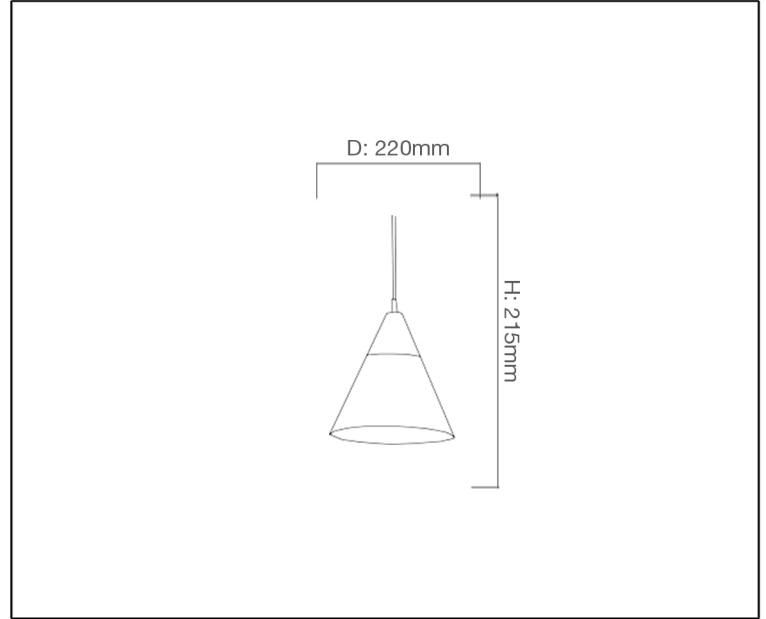

Syv[®]
design

ARCHITECTURAL
PENDANT LIGHT

TECHNICAL DATA SHEET - CONO YL - 13790 - PENDANT LIGHT

13790
Pendant Light
Lamp Type: E27
Rated input power: 60W

Product Description

Symmetrical Design modern lighting fixture is hand-polished in Yellow oak wood. Combining simplicity with elegance, these wooden crafted shades give this pendant light extra clean Scandinavian silhouette, perfect for those looking for an ultra-modern pendant light with high quality finish and feel.

Technical Data

Product Data	Pendant Light
Wattage	60W
IP Rating	20
Material	Aluminum body + Wood
Finish	Yellow
Applications	Residential, Hospitality
Warranty	1 Year

TECHNICAL DATA SHEET - CONO YL - 13790 - PENDANT LIGHT

13790
Pendant Light
Lamp Type: E27
Rated input power: 60W

Product Description

Symmetrical Design modern lighting fixture is hand-polished in Yellow oak wood. Combining simplicity with elegance, these wooden crafted shades give this pendant light extra clean Scandinavian silhouette, perfect for those looking for an ultra-modern pendant light with high quality finish and feel.

Technical Data

Product Data	Pendant Light
Wattage	60W
IP Rating	20
Material	Aluminum body + Wood
Finish	Yellow
Applications	Residential, Hospitality
Warranty	1 Year

Exclusive distributor for U.A.E and MENA