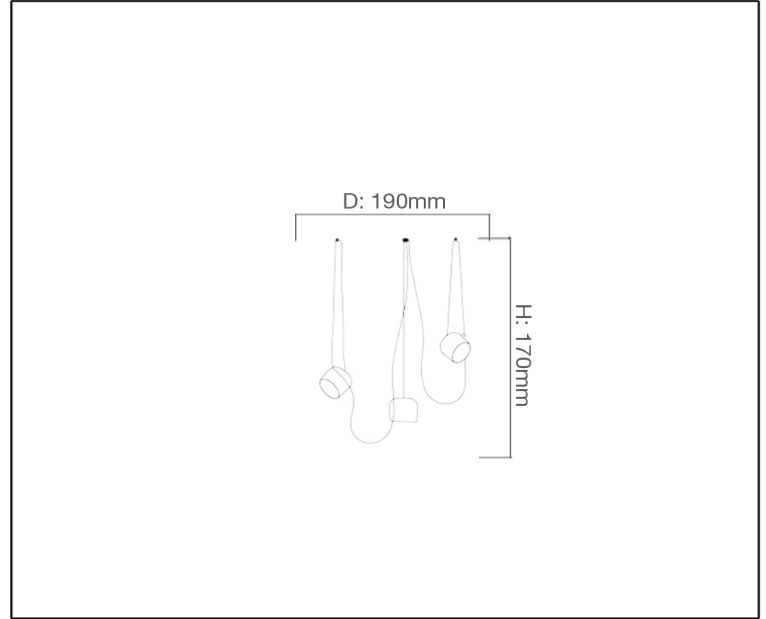

## TECHNICAL DATA SHEET - TAZZA - 13980 - PENDANT LIGHT

13980  
Pendant Light  
Lamp Type: E27  
Rated input power: 60W

### Product Description

By reducing the suspension lamp to its essence – a wire and a light source – Tazza has a striking impact and an original shape. Tazza adapts to the style of different settings, because they make it possible to direct the light freely and adjust the height of the diffuser by sliding it up and down the suspension wire.

### Technical Data

Product Data	Pendant Light
Wattage	60W
IP Rating	20
Material	Aluminium body
Finish	Matt Blac
Applications	Residential, Hospitality
Warranty	1 Year