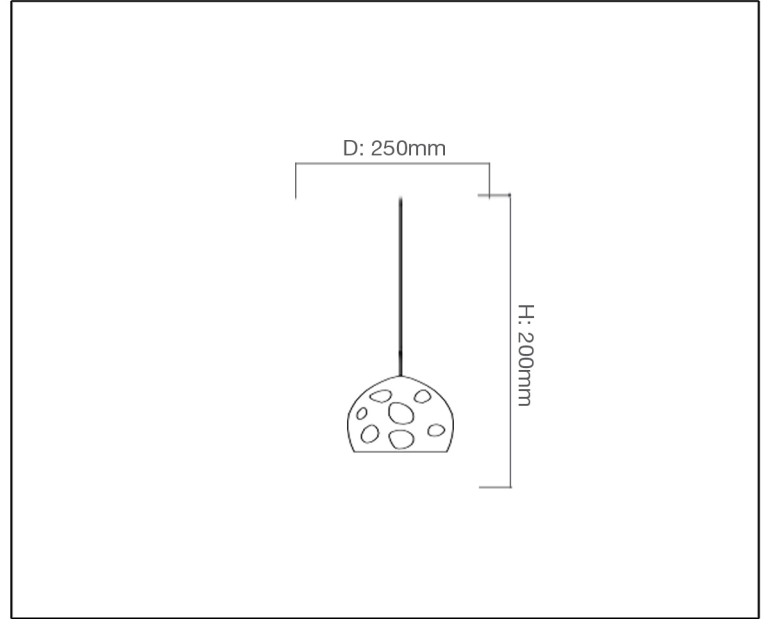

Syv[®]
design

ARCHITECTURAL
PENDANT LIGHT

TECHNICAL DATA SHEET - CRATER S - 13982 - PENDANT LIGHT

13982
Pendant Light
Lamp Type: E27
Rated input power: -

Product Description

Perfect for living and dining areas for creating a warm environment, this copper pendant is the ultimate statement light. The smooth curves of the shade are elegant while the reflective interior has been created by exploding a thin layer of copper onto the surface for a stunning glow.

Technical Data

Product Data	Pendant Light
Wattage	-
IP Rating	20
Material	Copper Body
Finish	Copper
Applications	Residential, Hospitality
Warranty	1 Year