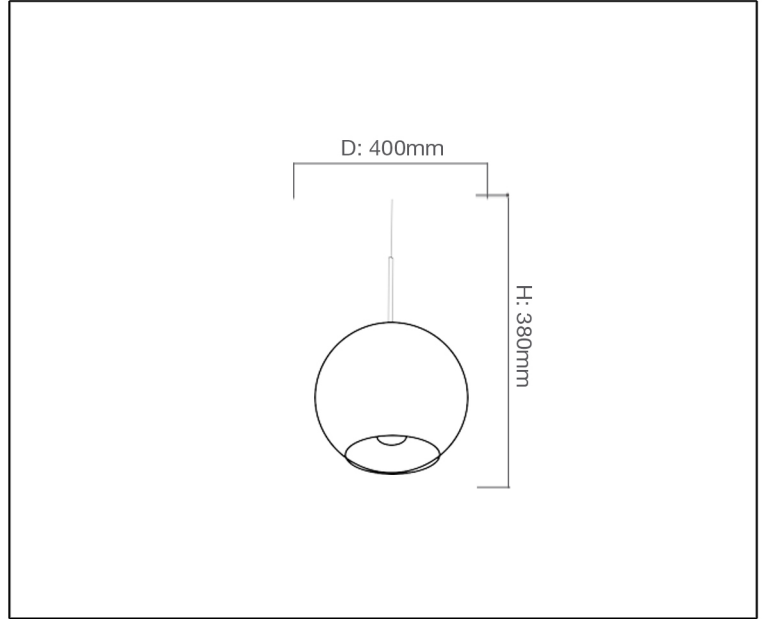

Syv[®]
design

ARCHITECTURAL
PENDANT LIGHT

TECHNICAL DATA SHEET - PALLONE L - 13985 - PENDANT LIGHT

13985
Pendant Light
Lamp Type: E27
Rated input power: 60W

Product Description

This uniquely designed pendant with its copper structure adds a warm ambiance to transitional decor. This pendant is dramatic on its own or when grouped with other members of the collection for maximum illumination and effect.

Technical Data

| | |
|--------------|--------------------------|
| Product Data | Pendant Light |
| Wattage | 60W |
| IP Rating | 20 |
| Material | Copper Body |
| Finish | Copper |
| Applications | Residential, Hospitality |
| Warranty | 1 Year |