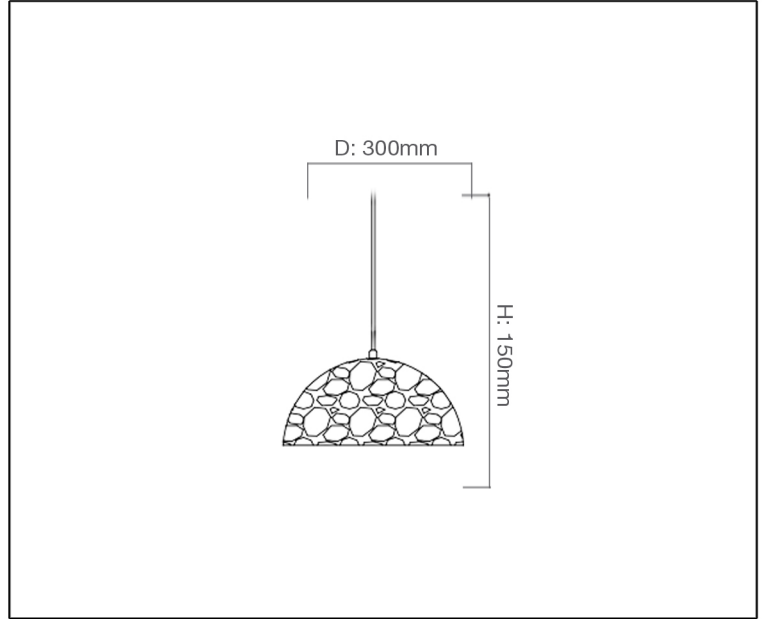

Syv[®]
design

ARCHITECTURAL
PENDANT LIGHT

TECHNICAL DATA SHEET - CRATER L - 13986 - PENDANT LIGHT

13986
Pendant Light
Lamp Type: E27
Rated input power: 60W

Product Description

Perfect for living and dining areas for creating a warm environment, this copper pendant is the ultimate statement light. The smooth curves of the shade are elegant while the reflective interior has been created by exploding a thin layer of copper onto the surface for a stunning glow.

Technical Data

Product Data	Pendant Light
Wattage	60W
IP Rating	20
Material	Copper body
Finish	Copper
Applications	Residential, Hospitality
Warranty	1 Year