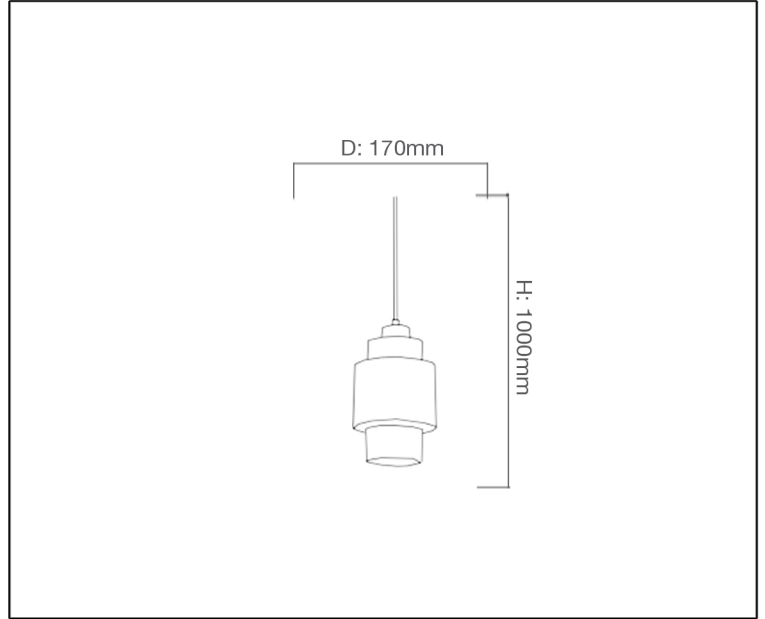

Syv[®]
design

ARCHITECTURAL
PENDANT LIGHT

TECHNICAL DATA SHEET - ROSOL S - 13992 - PENDANT LIGHT

13992
Pendant Light
Lamp Type: E27
Rated input power: 60W

Product Description

Rosol pendant lights look great in smaller settings such as living rooms, dining rooms, kitchens or bar tables. They are truly beautiful to look at and are perfect for creating an intimate pool of light that will surely highlight your interiors like never before.

Technical Data

Product Data	Pendant Light
Wattage	60W
IP Rating	20
Material	Iron + Copper + Glass
Finish	Copper
Applications	Residential, Hospitality
Warranty	1 Year