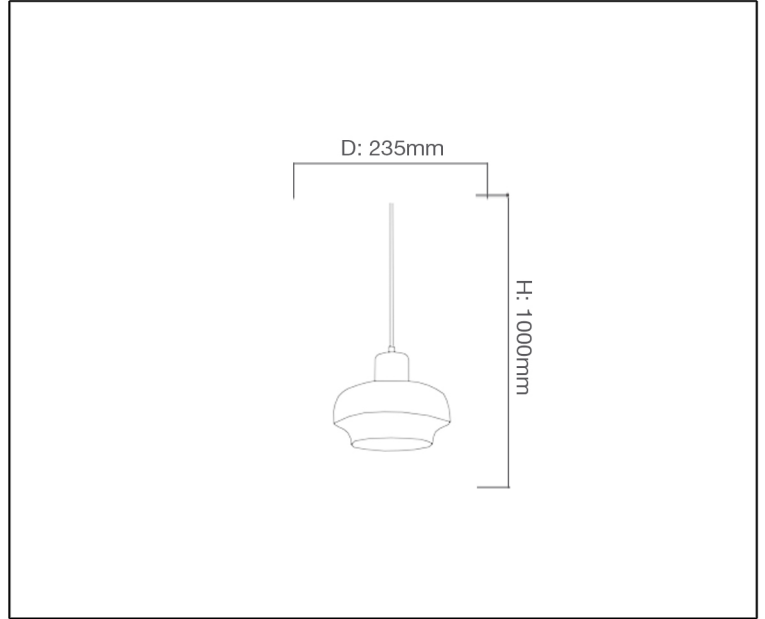

Syv[®]
design

ARCHITECTURAL
PENDANT LIGHT

TECHNICAL DATA SHEET - ROSOL M - 13993 - PENDANT LIGHT

13993
Pendant Light
Lamp Type: E27
Rated input power: 60W

Product Description

Rosol pendant lights look great in smaller settings such as living rooms, dining rooms, kitchens or bar tables. They are truly beautiful to look at and are perfect for creating an intimate pool of light that will surely highlight your interiors like never before.

Technical Data

Product Data	Pendant Light
Wattage	60W
IP Rating	20
Material	Iron + Copper + Glass
Finish	Copper
Applications	Residential, Hospitality
Warranty	1 Year