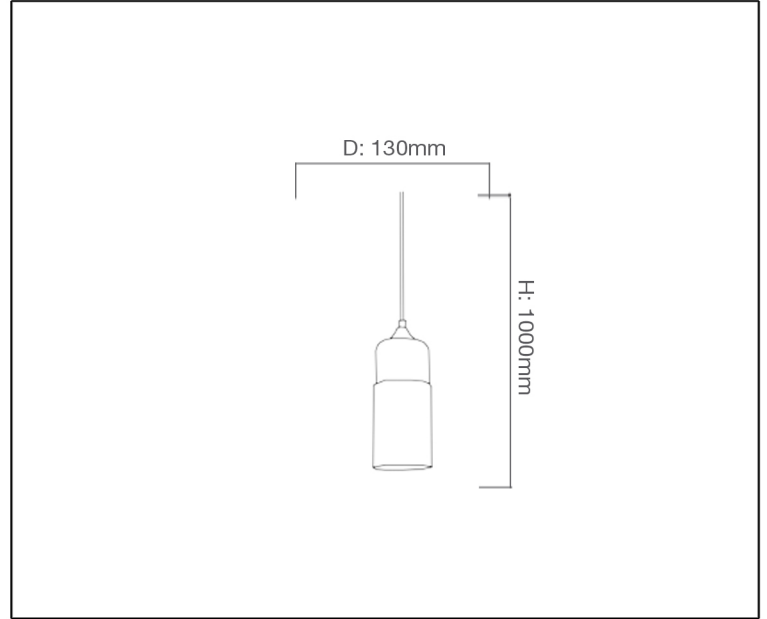

Syv[®]
design

ARCHITECTURAL
PENDANT LIGHT

TECHNICAL DATA SHEET - LIBERO S - 13991 - PENDANT LIGHT

13991
Pendant Light
Lamp Type: E27
Rated input power: 60W

Product Description

Simple and elegant in design, the Libero pendants will be suitable at a variety of spaces and are designed to impress! The Libero with its definitive design, will look great over kitchen bench or clustered over a dining table, in interiors on the more traditional mid-century scale or a modern home interior design.

Technical Data

Product Data	Pendant Light
Wattage	60W
IP Rating	20
Material	Iron + Glass
Finish	Copper + Clear
Applications	Residential, Hospitality
Warranty	1 Year