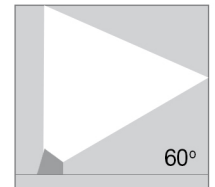

## TECHNICAL DATA SHEET - BROT WW - 14124 - FLOOD LIGHT

14124  
 CREE LED  
 Rated Luminaire Luminous Flux: 13500lm  
 Rated input power: 150W  
 Luminaire Efficiency: 90lm/W  
 Input Voltage: 100-240V

### Technical Data

Product Data	Flood Light
Wattage	150W
Color Temperature	3000K
Rated Luminaire Luminous Flux	13500lm
IP Rating	66
Beam Angle	60°
Frequency Range	50-60Hz
CRI	Ra>80
Power Factor	>0.9
Material	Die Cast Aluminium body
Finish	Black
Life Span	50,000Hrs
Warranty	5 Years
Applications	Commercial, Hospitality, Retail

### Options

Wattage	225W, 185W, 150W
Color Temperature	3000K - 6000K, RGB
Beam Angle	5°, 12.5°, 20°, 30°, 60°