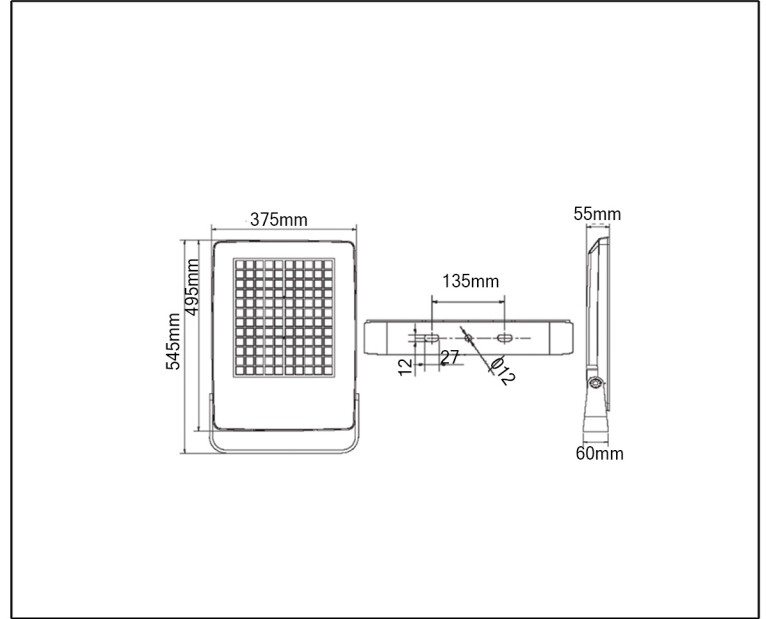

## TECHNICAL DATA SHEET - BROT WW - 14124 - FLOOD LIGHT

14124  
 CREE LED  
 Rated Luminaire Luminous Flux: 13500lm  
 Rated input power: 150W  
 Luminaire Efficiency: 90lm/W  
 Input Voltage: 100-240V

### Technical Data

Product Data	Flood Light
Wattage	150W
Color Temperature	3000K
Rated Luminaire Luminous Flux	13500lm
IP Rating	66
Beam Angle	60°
Frequency Range	50-60Hz
CRI	Ra>80
Power Factor	>0.9
Material	Die Cast Aluminium body
Finish	Black
Life Span	50,000Hrs
Warranty	5 Years
Applications	Commercial, Hospitality, Retail

### Options

Wattage	225W, 185W, 150W
Color Temperature	3000K - 6000K, RGB
Beam Angle	5°, 12.5°, 20°, 30°, 60°