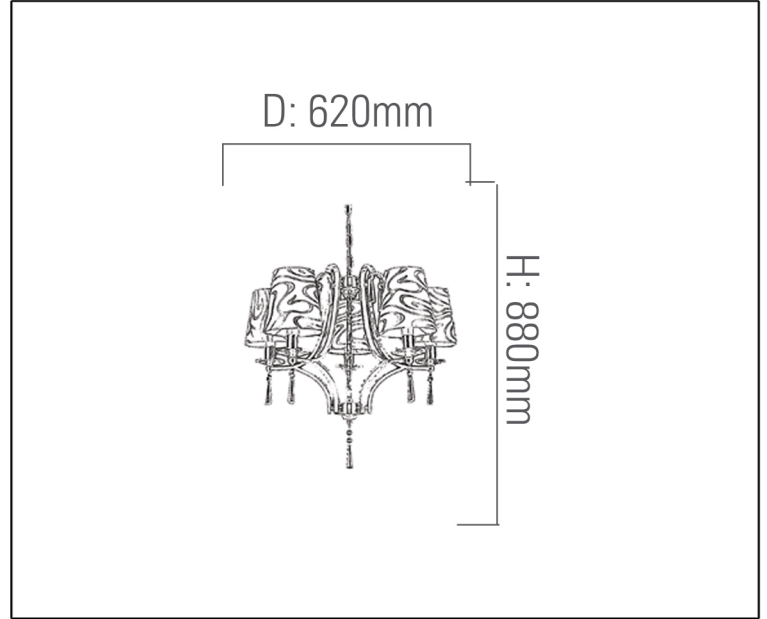

Syv[®]
design

CLASSIC CHANDELIERS

TECHNICAL DATA SHEET - STRISIS - 14313 - CLASSIC CHANDELIER

14313
Suspended Mounted
Lamp Type: E14 x 5
Rated input power: 40W Max

Product Description

Strisis is a classic, with its elegant colors and chrome finish, it will certainly brighten up the place with a design that will never go out of fashion.

Technical Data

Product Data	Classic Chandelier
Wattage	40W
IP Rating	20
Material	Iron + Fabric shade
Finish	Metal Plate, Chrome Finish
Applications	Residential & Hospitality
Warranty	N/A