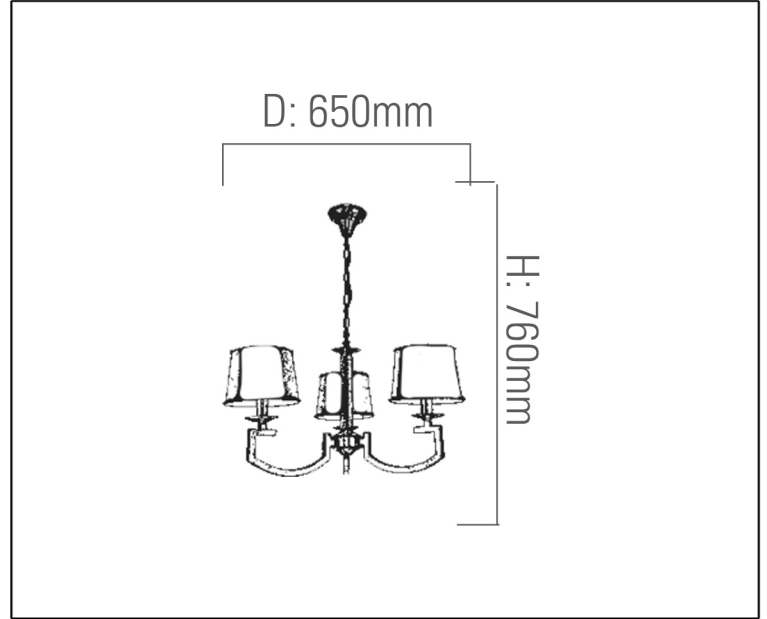

SYV[®]
design

CLASSIC CHANDELIERS

TECHNICAL DATA SHEET - BACINELLA 3 - 14314 - CLASSIC CHANDELIER

14314
Suspended Mounted
Lamp Type: E14 x 3
Rated input power: 40W Max

Product Description

With its Nude Beige colored shades, Bacinella will definitely be suitable in all your rooms. May it be white, maroon or any other wall paper, Bacinella will definitely blend in with your interior design.

Technical Data

Product Data	Classic Chandelier
Wattage	40W
IP Rating	20
Material	Iron + Fabric shade + Crystal plate
Finish	Antique brass plating
Applications	Residential & Hospitality
Warranty	N/A