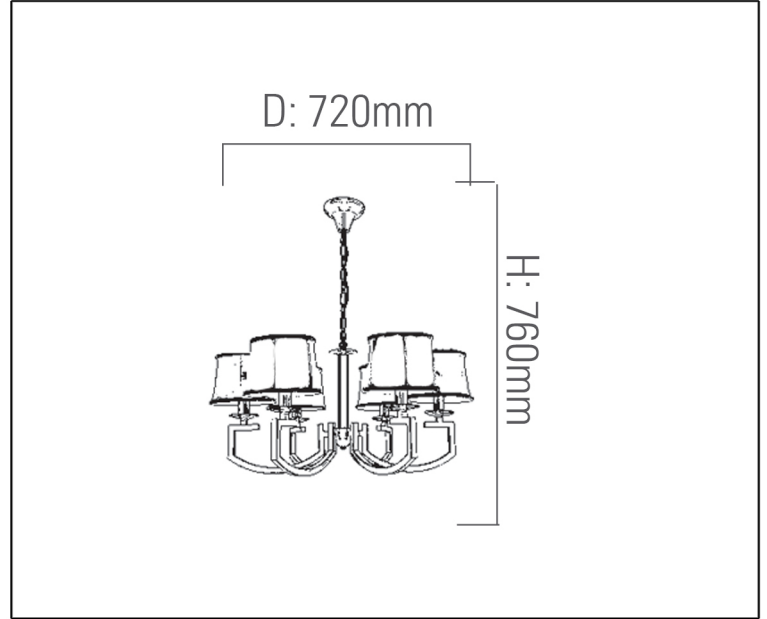

## TECHNICAL DATA SHEET - BACINELLA 6 - 14315 - CLASSIC CHANDELIER

14315  
Suspended Mounted  
Lamp Type: E14 x 6  
Rated input power: 40W Max

### Technical Data

Product Data	Classic Chandelier
Wattage	40W
IP Rating	20
Material	Iron + Fabric shade + Crystal plate
Finish	Antique brass plating
Applications	Residential & Hospitality
Warranty	N/A