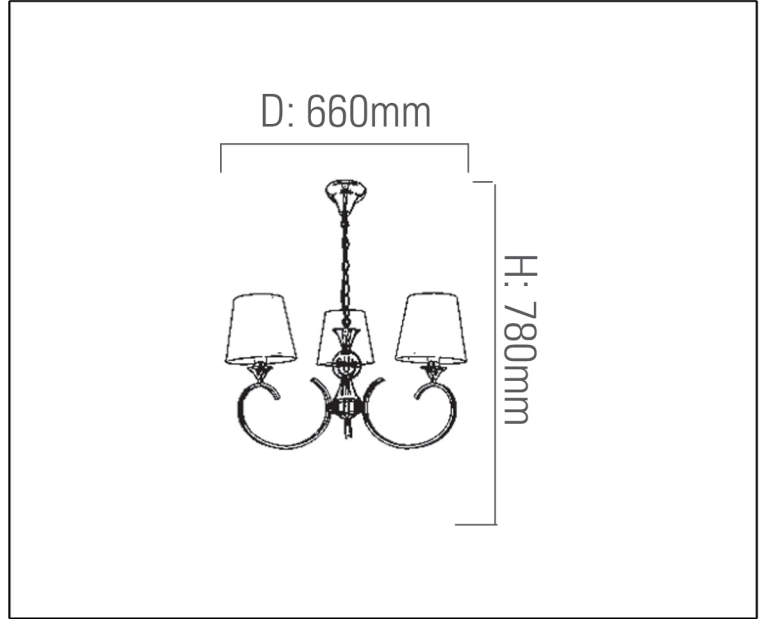

## TECHNICAL DATA SHEET - CRESE 3 - 14316 - CLASSIC CHANDELIER

14316  
Suspended Mounted  
Lamp Type: E14 x 3  
Rated input power: 40W Max

### Technical Data

Product Data	Classic Chandelier
Wattage	40W
IP Rating	20
Material	Iron + Fabric shade
Finish	Beige + Chrome
Applications	Residential & Hospitality
Warranty	N/A