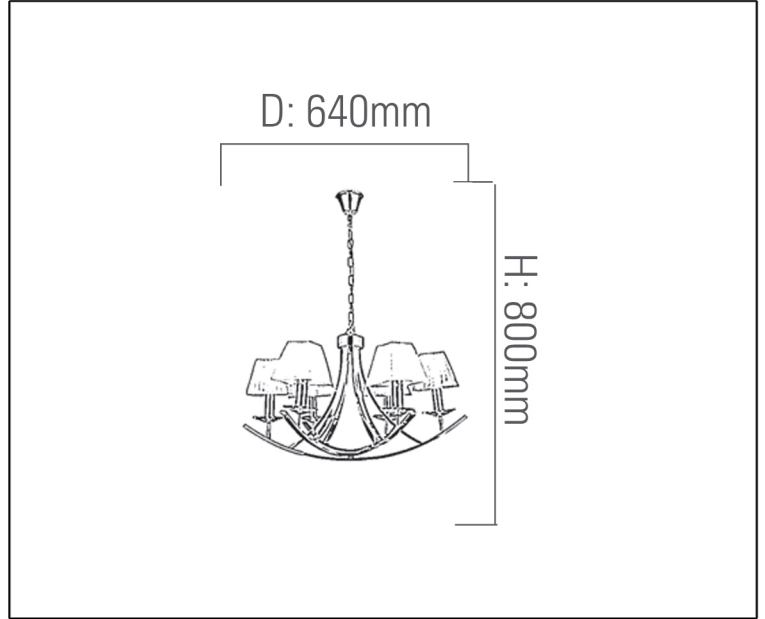

SYV[®]
design

CLASSIC CHANDELIERS

TECHNICAL DATA SHEET - BARCOS 4 - 14318 - CLASSIC CHANDELIER

14318
Suspended Mounted
Lamp Type: E14 x 4
Rated input power: 40W Max

Product Description

Barcos embodies an art deco aesthetic, with white glass shades and brushed chrome finish. The slender, elegant curves makes it perfect for high or lower ceilings.

Technical Data

Product Data	Classic Chandelier
Wattage	40W
IP Rating	20
Material	Iron + Fabric shade + Crystal
Finish	Chrome
Applications	Residential & Hospitality
Warranty	N/A