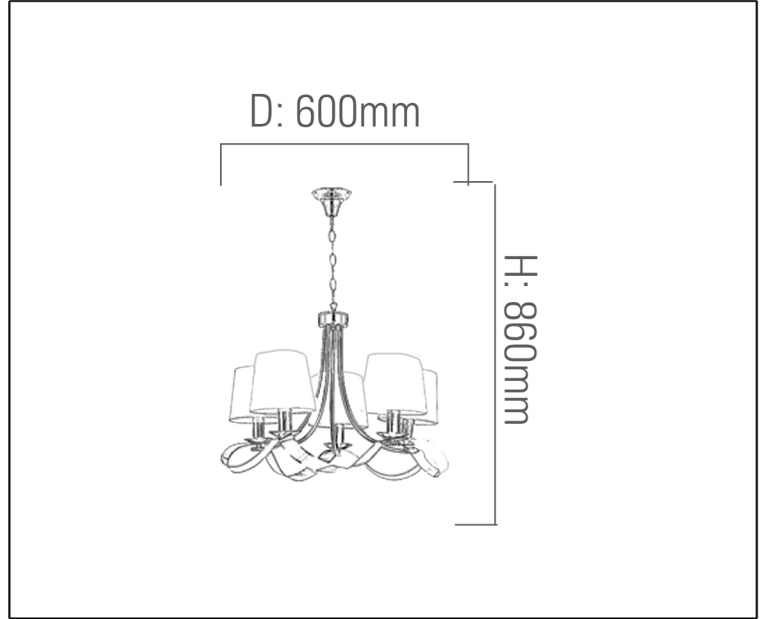

Syv[®]
design

CLASSIC CHANDELIERS

TECHNICAL DATA SHEET - ONDA 5 - 14321 - CLASSIC CHANDELIER

14321
Suspended Mounted
Lamp Type: E14 x 5
Rated input power: 40W Max

Product Description

The Onda range includes a curve design, has a very classic yet stylish touch to it. Available in nickel finish with white fabric shades, Onda is suitable for any room.

Technical Data

Product Data	Classic Chandelier
Wattage	40W
IP Rating	20
Material	Iron + White Fabric shade
Finish	Satin nickel
Applications	Residential & Hospitality
Warranty	N/A