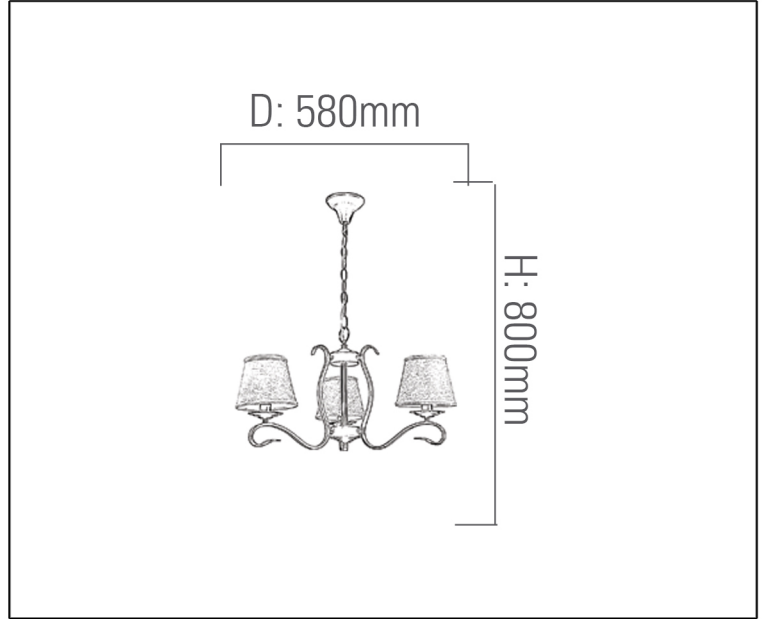

SYV[®]
design

CLASSIC CHANDELIERS

TECHNICAL DATA SHEET - LOS 3 - 14322 - CLASSIC CHANDELIER

14322
Suspended Mounted
Lamp Type: E14 x 3
Rated input power: 40W Max

Product Description

Breathe new style into your old space with Los chandeliers. The classic design features coffee finish with beige fabric shade. This chandelier will add warmth to your dining room with its handsome looks.

Technical Data

Product Data	Classic Chandelier
Wattage	40W
IP Rating	20
Material	Iron + Fabric shade
Finish	Coffee Color
Applications	Residential & Hospitality
Warranty	N/A