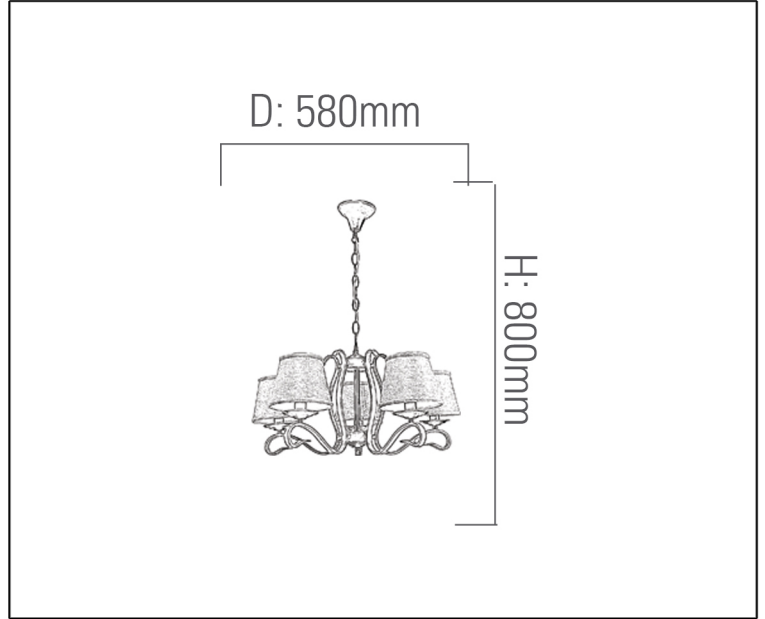

SYV[®]
design

CLASSIC CHANDELIERS

TECHNICAL DATA SHEET - LOS 5 - 14323 - CLASSIC CHANDELIER

14323
Suspended Mounted
Lamp Type: E14 x 5
Rated input power: 40W Max

Product Description

Breathe new style into your old space with Los chandeliers. The classic design features coffee finish with beige fabric shade. This chandelier will add warmth to your dining room with its handsome looks.

Technical Data

Product Data	Classic Chandelier
Wattage	40W
IP Rating	20
Material	Iron + Fabric shade
Finish	Coffee Color
Applications	Residential & Hospitality
Warranty	N/A