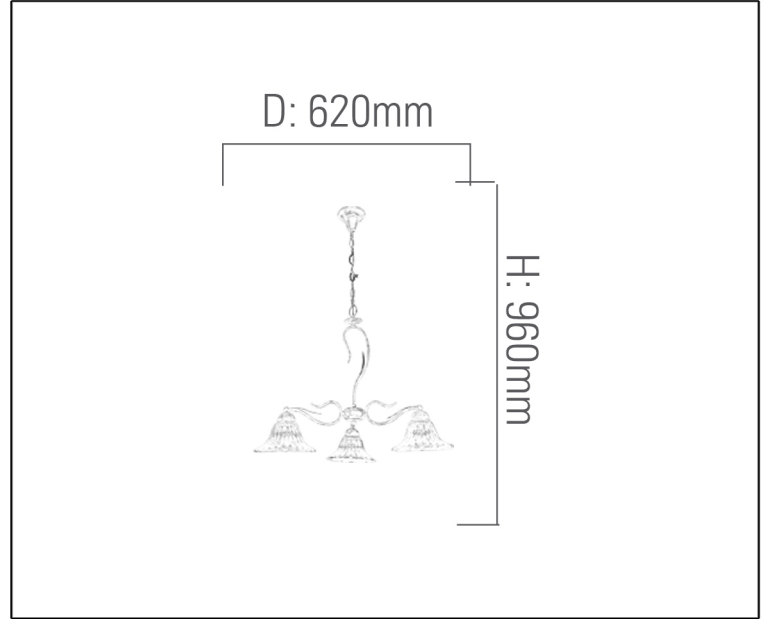

**Syv**<sup>®</sup>  
design

CLASSIC CHANDELIERS

## TECHNICAL DATA SHEET - CADERE 3 - 14324 - CLASSIC CHANDELIER

14324  
Suspended Mounted  
Lamp Type: E14 x 3  
Rated input power: 60W Max

### Technical Data

Product Data	Classic Chandelier
Wattage	60W
IP Rating	20
Material	Iron + Glass shade
Finish	White mix silver colour painting finish
Applications	Residential & Hospitality
Warranty	N/A