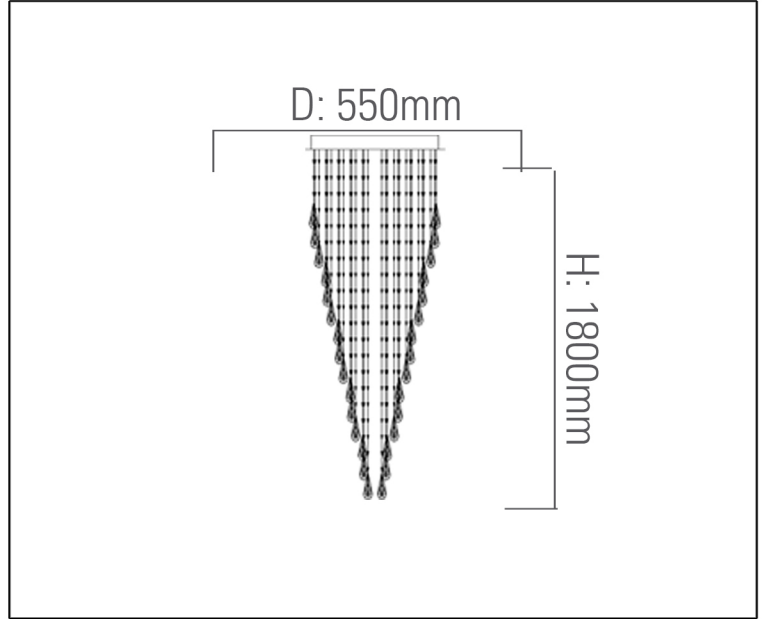

Syv[®]
design

CRYSTAL CHANDELIERS

TECHNICAL DATA SHEET - LUCRIMA - 14345 - CRYSTAL CHANDELIER

14345
Suspended Mounted
Lamp Type: GU10 x 7
Rated input power: 40W Max

Product Description

SYV's Latest crystal rain collection offers modern look with dozens of sparkling crystal element. The rainfall effect is made up of dozens of strands, each with crystals arranged along the length of each strand.

Technical Data

Product Data	Crystal Chandelier
Wattage	N/A
IP Rating	20
Material	Iron + Stainless steel + Crystal
Finish	Clear
Applications	Residential & Hospitality
Warranty	3 Years