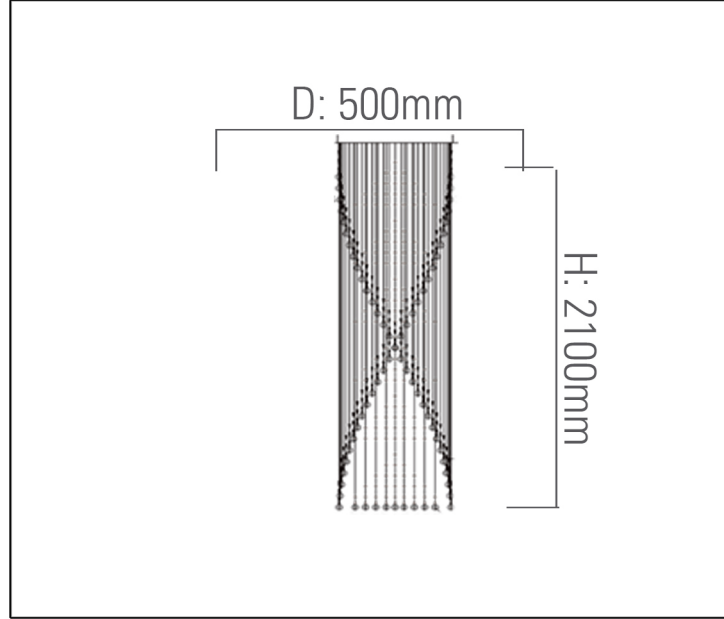

SYV[®]
design

CRYSTAL CHANDELIERS

TECHNICAL DATA SHEET - CLESSIE - 14346 - CRYSTAL CHANDELIER

14346
Suspended Mounted
Lamp Type: GU10 x 7
Rated input power: 40W Max

Product Description

SYV's Latest crystal rain collection offers modern look with dozens of sparkling crystal element. The rainfall effect is made up of dozens of strands, each with crystals arranged along the length of each strand.

Technical Data

Product Data	Crystal Chandelier
Wattage	N/A
IP Rating	20
Material	Iron + Stainless steel + Crystal
Finish	Clear
Applications	Residential & Hospitality
Warranty	3 Years