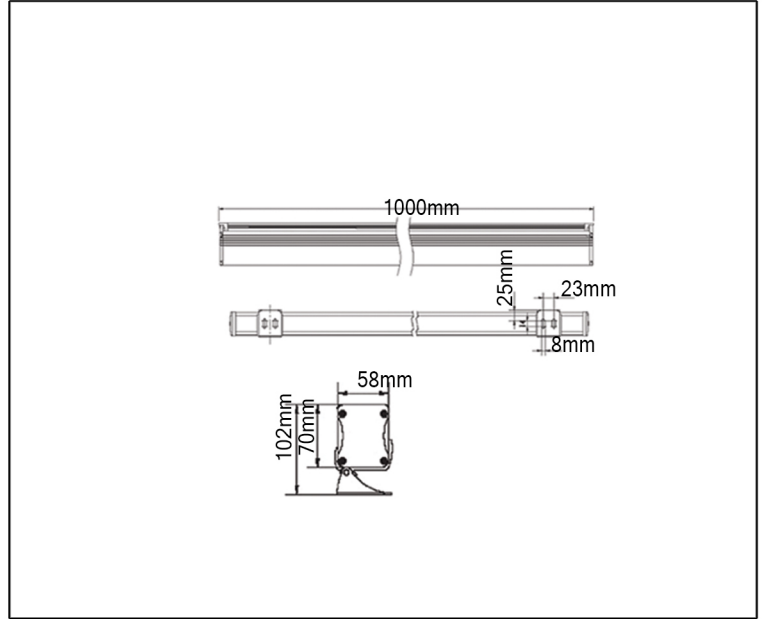

## TECHNICAL DATA SHEET - FETTI WW - 14377 - FLOOD LIGHT

14377  
 CREE LED  
 Rated Luminaire Luminous Flux: 2520lm  
 Rated input power: 28W  
 Luminaire Efficiency: 90lm/W  
 Input Voltage: 100-240V

### Product Description

Fetti is the high power CREE LED inground liner light, which is a fashionable with beautiful appearance just ideal for your outdoors.

### Technical Data

Product Data	Flood Light
Wattage	28W
Color Temperature	3000K
Rated Luminaire Luminous Flux	2520lm
IP Rating	66
Beam Angle	30°
Frequency Range	50-60Hz
CRI	Ra>80
Power Factor	>0.9
Material	Die Cast Aluminium body
Finish	Dark Grey
Life Span	50,000Hrs
Warranty	5 Years
Applications	Commercial, Hospitality, Retail