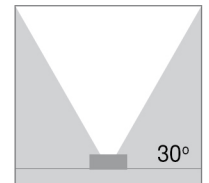

## TECHNICAL DATA SHEET - FETTI WW - 14377 - FLOOD LIGHT

14377  
 CREE LED  
 Rated Luminaire Luminous Flux: 2520lm  
 Rated input power: 28W  
 Luminaire Efficiency: 90lm/W  
 Input Voltage: 100-240V

### Technical Data

Product Data	Flood Light
Wattage	28W
Color Temperature	3000K
Rated Luminaire Luminous Flux	2520lm
IP Rating	66
Beam Angle	30°
Frequency Range	50-60Hz
CRI	Ra>80
Power Factor	>0.9
Material	Die Cast Aluminium body
Finish	Dark Grey
Life Span	50,000Hrs
Warranty	5 Years
Applications	Commercial, Hospitality, Retail

### Options

Wattage	42W, 28W, 22W, 14W, 11W
Color Temperature	3000K - 6000K, RGB
Beam Angle	6°, 12.5°, 20°, 30°, 60°