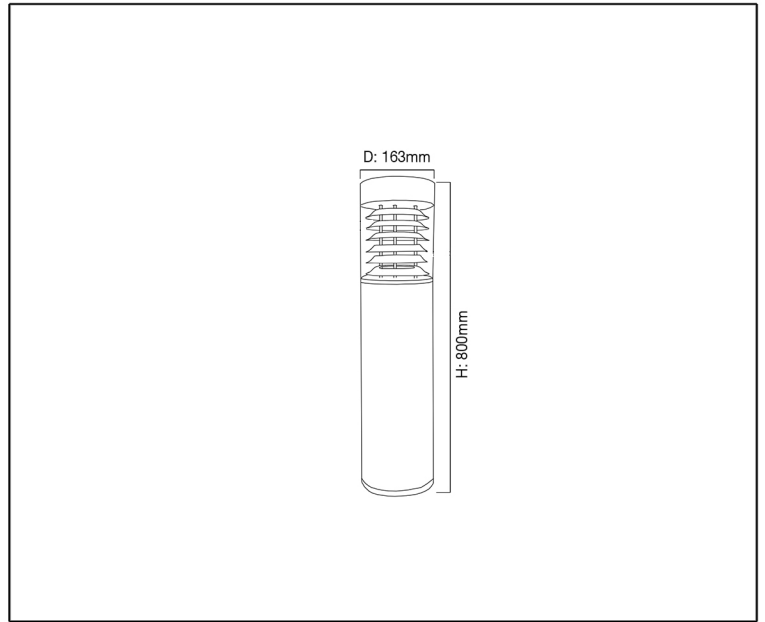

BOLLARD & PATHWAY
LUMINAIRE

TECHNICAL DATA SHEET - GORDO - 14669 - BOLLARD & PATHWAY LUMINAIRE

14669
E27
Rated input power: 60W Max
Input voltage: 220-240V

Product Description

This Bollard is a unique lighting that is perfect for adding supplemental lighting to any outdoor living space. The contemporary tone allows Gordo to stand out as both functional and decorative as it lights up any outdoor setting.

Technical Data

| | |
|-----------------|---------------------------------------|
| Product Data | Bollard & Pathway Luminaire |
| Wattage | 60W |
| IP Rating | 65 |
| Beam Angle | 360° |
| Frequency Range | 50-60Hz |
| CRI | Ra>80 |
| Power Factor | >0.9 |
| Material | Aluminium Body + Clear Diffuser |
| Finish | Silver |
| Life Span | 30,000Hrs |
| Warranty | 3 Years |
| Applications | Residential, Commercial, Retail, etc. |