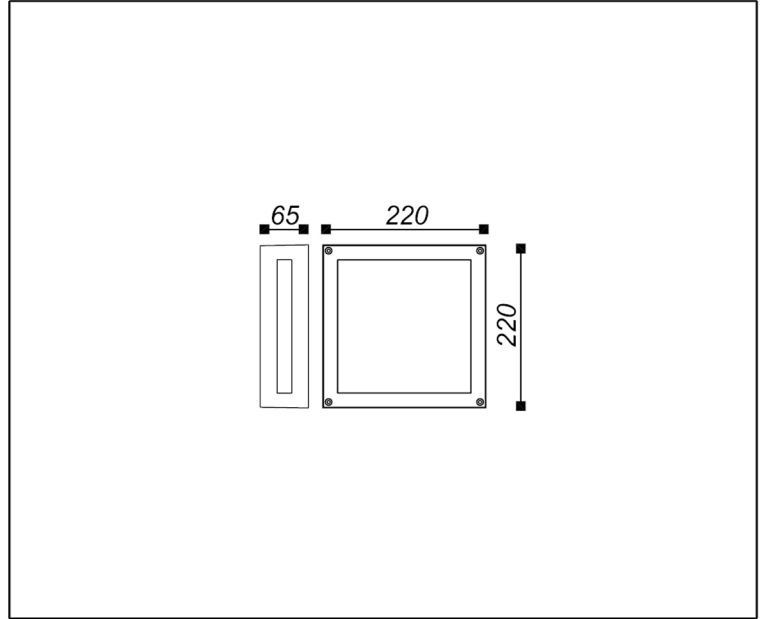

## TECHNICAL DATA SHEET - AGUA - 14747 - WALL/CEILING LUMINAIRE

14747  
 LED  
 Rated Luminaire Luminous Flux: 367lm  
 Rated input power: 9.8W  
 Luminaire Efficiency: 37lm/W  
 Input Voltage: 220-240V or 110-130V

### Technical Data

Product Data	Wall/Ceiling Luminaire
Wattage	9.8W
Color Temperature	3000K
Rated Luminaire luminous flux	367lm
IP Rating	54
Beam Angle	107°
Frequency Range	50-60Hz
CRI	>80
Power Factor	>0.9
Material	Aluminium body + PC
Finish	Dark Grey + White
Life Span	30,000Hrs
Warranty	3 Years
Applications	Residential, Hospitality, Commercial, etc.