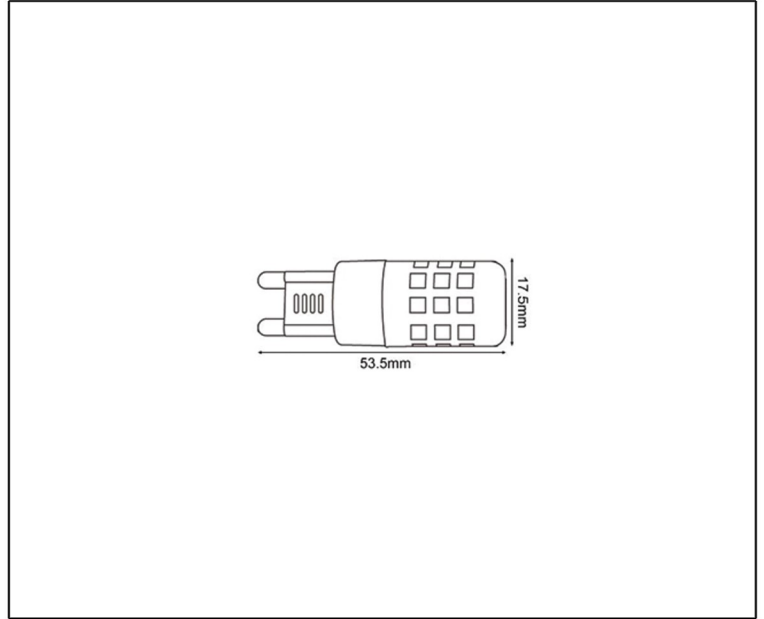

SYV[®]

LED LAMP

TECHNICAL DATA SHEET - ORION X - 14730 - LED LAMP

14730
 G9 DIMMABLE LED
 Rated Luminaire luminous flux: 400lm
 Rated input power: 5W
 Luminaire efficiency: 80lm/w
 Input voltage: 220-240V

Product Description

Orion produces better lighting for any indoor or outdoor light fittings. A perfect LED Lamp solution.

Technical Data

Product Data	LED Lamp
Wattage	5W
Color Temperature	2700K
Rated Luminaire Luminous Flux	400lm
Beam Angle	300°
Frequency Range	50-60Hz
CRI	Ra>80
Power Factor	>0.9
Material	Aluminium + PC Cover
Finish	Clear
Life Span	20,000Hrs
Warranty	2 Years
Applications	Residential, Commercial, Retail, etc.