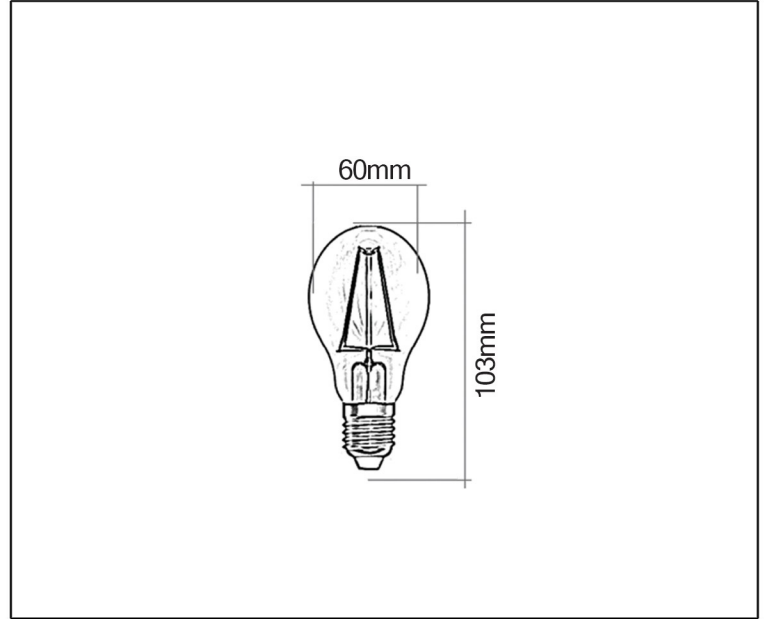

## TECHNICAL DATA SHEET - CANOPUS DL - 14311 - LED LAMP

14311  
 E27 LED  
 Rated Luminaire luminous flux: 810lm  
 Rated input power: 6W  
 Luminaire efficiency: 135lm/w  
 Input voltage: 220-240V

### Technical Data

Product Data	LED Lamp
Wattage	6W
Color Temperature	6000K
Rated Luminaire Luminous Flux	810lm
Beam Angle	270°
Frequency Range	50-60Hz
CRI	Ra>80
Power Factor	>0.9
Material	GLS lamp + Clear glass
Finish	Clear
Life Span	30,000Hrs
Warranty	3 Years
Applications	Residential, Commercial, Retail, etc.