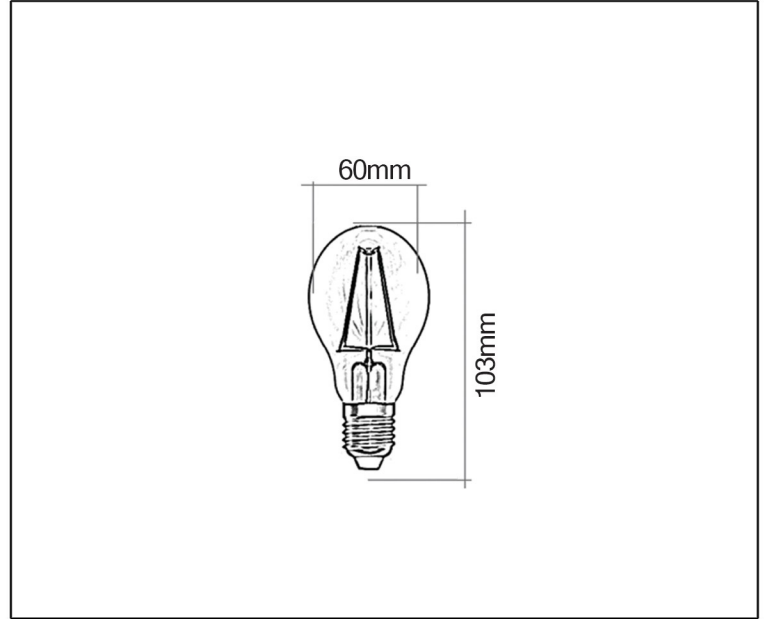

SYV[®]

LED LAMP

TECHNICAL DATA SHEET - CANOPUS WW - 13674 - LED LAMP

13674
 E27 LED
 Rated Luminaire luminous flux: 810lm
 Rated input power: 6W
 Luminaire efficiency: 135lm/w
 Input voltage: 220-240V

Product Description

Technical Data

Product Data	LED Lamp
Wattage	6W
Color Temperature	2700K
Rated Luminaire Luminous Flux	810lm
Beam Angle	270°
Frequency Range	50-60Hz
CRI	Ra>80
Power Factor	>0.9
Material	GLS lamp + Clear glass
Finish	Clear
Life Span	30,000Hrs
Warranty	3 Years
Applications	Residential, Commercial, Retail, etc.