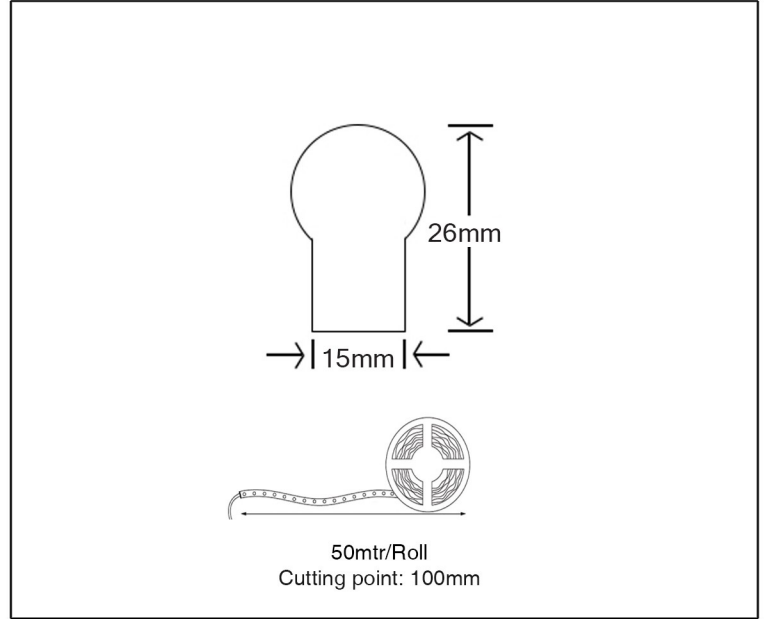

SYV[®]
design

STRIP LIGHTS

TECHNICAL DATA SHEET - CIELO 10 - 14741 - STRIP LIGHT

14741
 Samsung LED
 LED Qty: 120pcs/meter
 Rated input power: 10W/mtr
 Luminaire efficiency: 2400lm/mtr
 Input voltage: DC24V

Technical Data

Product Data	Strip Light
Wattage	10W/m
Color Temperature	3000K
Luminaire efficiency	2400lm/m
IP Rating	65
Frequency Range	50-60Hz
CRI	Ra>80
Power Factor	>0.9
Material	PVC Coating
Other Features	Dimmable
Warranty	3 Years
Applications	Residential, Commercial, Retail, etc.