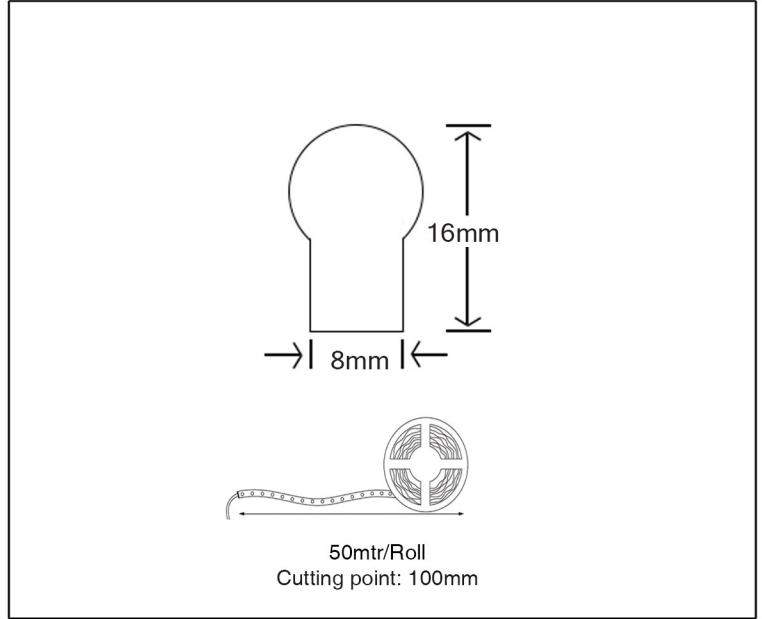

## TECHNICAL DATA SHEET - CIELO 8 - 14742 - STRIP LIGHT

14742  
Samsung LED  
LED Qty: 120pcs/meter  
Rated input power: 8W/m  
Luminaire efficiency: 1800lm/m  
Input voltage: DC24V

### Technical Data

Product Data	Strip Light
Wattage	8W/m
Color Temperature	3000K
Luminaire efficiency	1800lm/m
IP Rating	65
Frequency Range	50-60Hz
CRI	Ra>80
Power Factor	>0.9
Material	PVC Coating
Other Features	Dimmable
Warranty	3 Years
Applications	Residential, Commercial, Retail, etc.