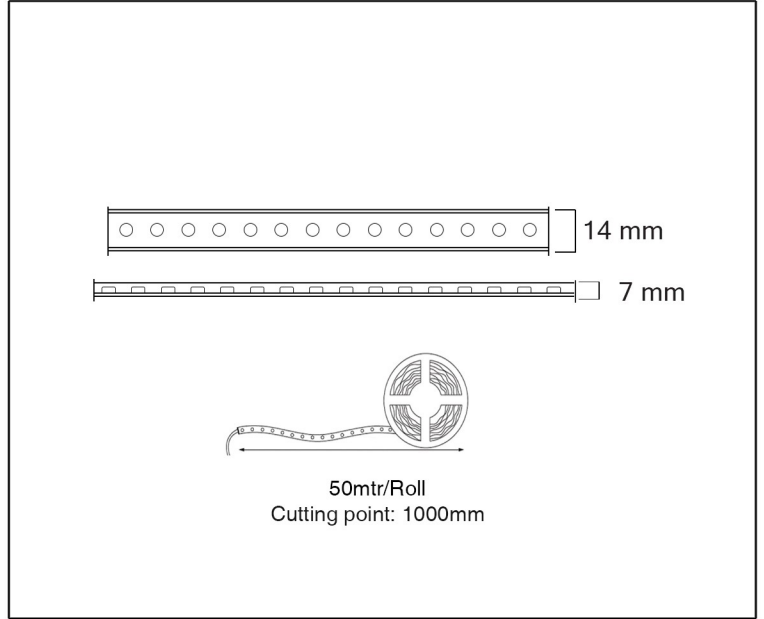

## TECHNICAL DATA SHEET - FAKTOR WW - 14504 - STRIP LIGHT

14504  
LED  
Rated Luminaire Luminous Flux: 400lm/M  
Rated input power: 8W  
Input voltage: AC220V

### Technical Data

Product Data	Strip Light
Wattage	8W
Color Temperature	3000K
Rated Luminaire Flux	400lm/M
IP Rating	65
Frequency Range	50-60Hz
CRI	Ra>80
Power Factor	>0.9
Material	PVC Coating
Finish	Clear & Yellow
Life Span	20,000Hrs
Warranty	2 Years
Applications	Residential, Commercial, Retail, etc.