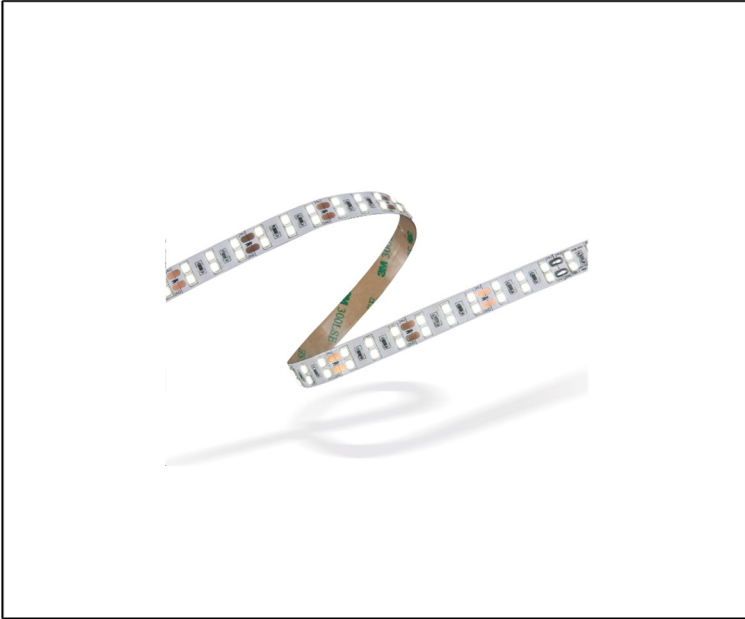

**SYV**<sup>®</sup>  
design

STRIP LIGHTS

## TECHNICAL DATA SHEET - PILLA WW - 14499 - STRIP LIGHT

14499  
 CREE LED  
 Rated Luminaire Luminous Flux: 840lm/M  
 Rated input power: 13W/Meter  
 Input voltage: DC12V

### Product Description

Modular LED strip lights that are ideal for accent lighting. Choose one of Strip Lights to best showcase your merchandise. Brilliant, distributed points of LED light add sparkle, amplify depth and eliminate the “flat” look of fluorescent lights.