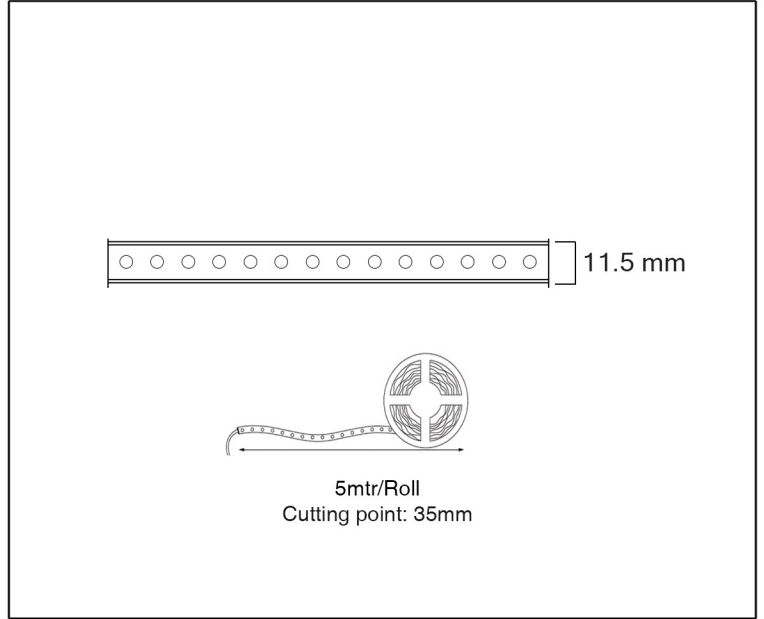

## TECHNICAL DATA SHEET - PILLA WW - 14499 - STRIP LIGHT

14499  
 CREE LED  
 Rated Luminaire Luminous Flux: 840lm/M  
 Rated input power: 13W/Meter  
 Input voltage: DC12V

### Technical Data

Product Data	Strip Light
Wattage	13W/Meter
Color Temperature	3000K
Rated Luminaire Flux	840lm/M
IP Rating	20
Beam Angle	120°
CRI	Ra>80
Power Factor	>0.9
Material	3M Tape on back
Finish	Clear
Life Span	30,000Hrs
Warranty	3 Years
Applications	Residential, Commercial, Retail, etc.