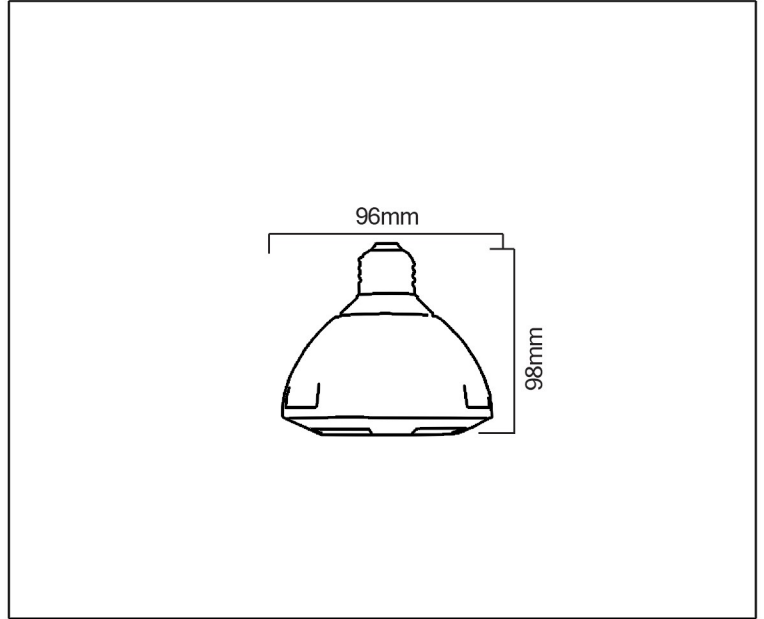

SYV[®]

LED LAMP

TECHNICAL DATA SHEET - RIGEL - 13928 - LED LAMP

13928
 LED E27 Par30
 Rated Luminaire luminous flux: 850lm
 Rated input power: 11W
 Luminaire efficiency: 77.27lm/w
 Input voltage: 220-240V

Technical Data

Product Data	LED Lamp
Wattage	11W
Color Temperature	3000K
Rated Luminaire Luminous Flux	850lm
Beam Angle	36°
Current	92mA
Frequency Range	50-60Hz
CRI	Ra>80
Power Factor	>0.9
Material	Pure Aluminium + Heat Sink
Finish	White
Life Span	30,000Hrs
Warranty	3 Years
Applications	Residential, Commercial, Retail, etc.

Options

Wattage	50W, 60W, 75W
Color Temperature	2700K, 4000K, 6000K
Beam Angle	38°, 40°, 60°