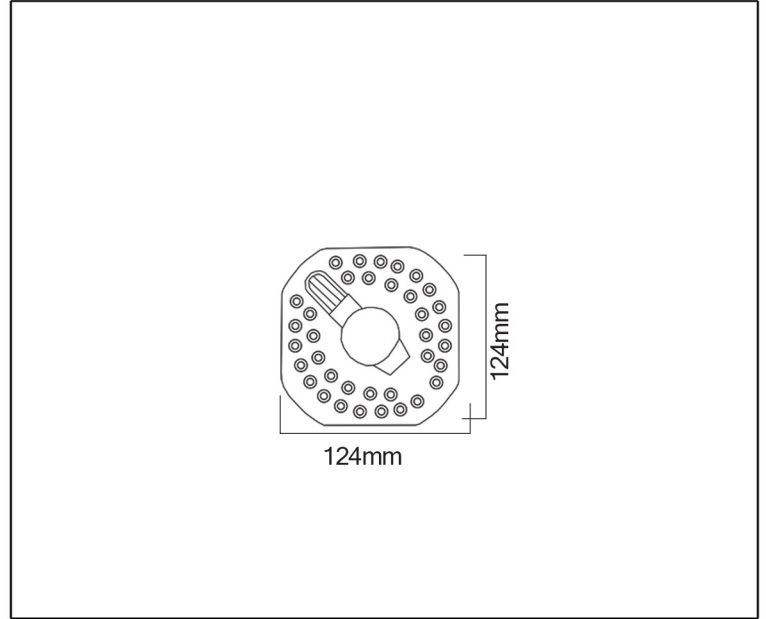

## TECHNICAL DATA SHEET - ROHOR 12 WW - 14233 - LED LAMP

14233  
 EPISTAR LED  
 Rated Luminaire luminous flux: 840lm  
 Rated input power: 12W  
 Luminaire efficiency: 70lm/w  
 Input voltage: AV220-240V

### Technical Data

Product Data	LED Lamp
Wattage	12W
Color Temperature	3000K
Rated Luminaire Luminous Flux	840lm
IP Rating	20
Beam Angle	180°
Frequency Range	50-60Hz
CRI	Ra>80
Power Factor	>0.9
Material	Electronic Ballast + PVC Diffuser
Finish	White
Life Span	20,000Hrs
Warranty	2 Years
Applications	Residential, Commercial, Retail, etc.