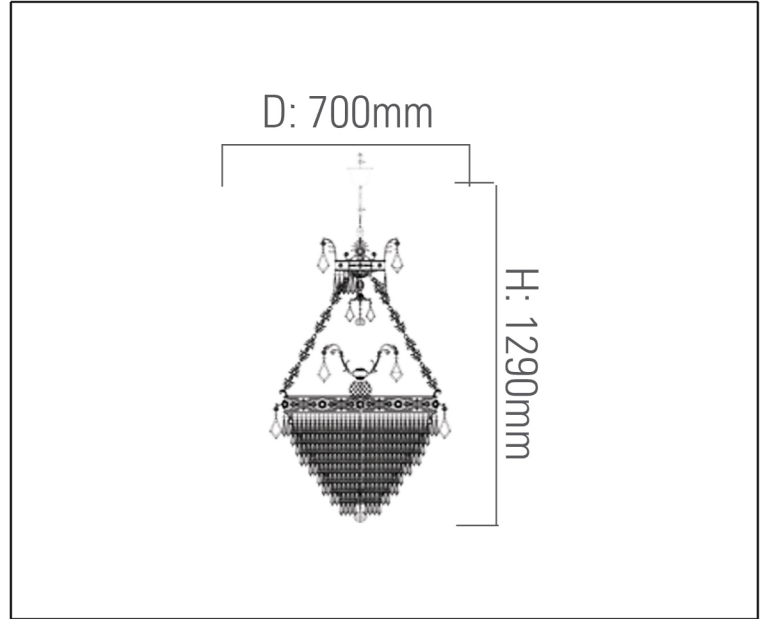

SYV[®]
design

CRYSTAL CHANDELIERS

TECHNICAL DATA SHEET - ROMBO - 14506 - CRYSTAL CHANDELIER

14506
Suspended Mounted
Lamp Type: 9 x E14
Rated input power: 40W Max

Product Description

Giving the traditional design a contemporary twist, Rombo's sleek and modern design will make a real style-statement. When combined with clear light bulbs, the delicate crystal beads produce a dazzling visual effect that is guaranteed to turn heads. A popular choice among the style-conscious homeowner, the Rombo chandelier radiates sophisticated class and will disperse light elegantly around the room.

Technical Data

Product Data	Crystal Chandelier
Wattage	40W
IP Rating	20
Material	Brass + Crystal
Finish	Gold
Applications	Residential & Hospitality
Warranty	25 Years