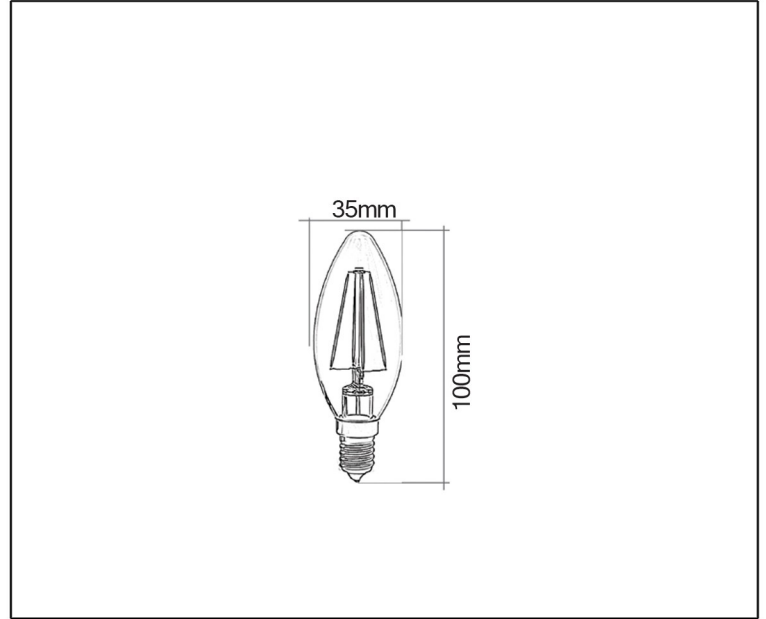

SYV[®]

LED LAMP

TECHNICAL DATA SHEET - SIRIUS-X - 13604 - LED LAMP

13604
 E14
 Rated Luminaire luminous flux: 380lm
 Rated input power: 4W
 Luminaire efficiency: 95lm/w
 Input voltage: 220-240V

Product Description

Technical Data

Product Data	LED Lamp
Wattage	4W
Color Temperature	2700K
Rated Luminaire Luminous Flux	380lm
Beam Angle	360°
Frequency Range	50-60Hz
CRI	Ra>80
Power Factor	>0.9
Material	Pure aluminum heat sink + Clear glass
Finish	Clear
Life Span	30,000Hrs
Warranty	3 Years
Applications	Residential, Commercial, Retail, etc.