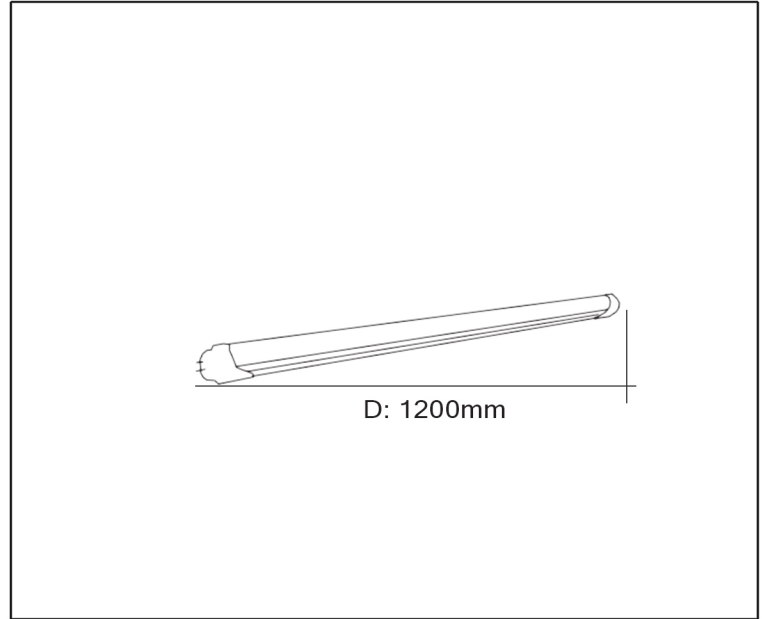

¡El Cash&Carry para todos los públicos!

CAFE MOLIDO SAHMAZA NATURAL O MEZCLA

1,29

250gr. **Super**

LED LAMP

TECHNICAL DATA SHEET - SONDE 18 WW - 13757 - LED TUBELIGHT

13757
 EPISTAR LED
 Rated Luminaire luminous flux: 1620lm
 Rated input power: 18W
 Luminaire efficiency: 90lm/w
 Input voltage: AV220-240V

Product Description

With patented driver design, LED tube light is able to work with 90% of the major ballasts in the market regardless of whether it is inductive or electronic, the unique designed lens with oval shape makes it look same as fluorescent tube when light up. Universal compatible design allows you to replace the fluorescent tube directly without rewiring.

Technical Data

Product Data	LED Tubelight
Wattage	18W
Color Temperature	6000K
Rated Luminaire Luminous Flux	1620lm
IP Rating	20
Beam Angle	360°
Frequency Range	50-60Hz
CRI	Ra>80
Power Factor	>0.9
Material	Acrylic body + Frosted Shade
Finish	White
Life Span	20,000Hrs
Warranty	2 Years
Applications	Residential, Commercial, Retail, etc.