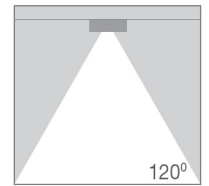

syv[®]
design

WATERPROOF
BATTEN LIGHT

TECHNICAL DATA SHEET - WETTER X 45 - 14716 - BATTEN FITTING

14716
 LG LED
 Driver: Tridonic
 Rated Luminaire Luminous Flux: 5600lm
 Rated input power: 45W
 Luminaire Efficiency: 124.4lm/W
 Input Voltage: 220-240V

Technical Data

Product Data	Batten Fitting
Wattage	45W
Color Temperature	6500K
Rated Luminaire Luminous Flux	5600lm
IP Rating	66
Beam Angle	120°
Frequency Range	50-60Hz
CRI	Ra>80
Power Factor	>0.9
Material	PC Opal Diffuser with GRP Body & SS Clips
Finish	White
Life Span	50,000 hours
Warranty	5 Years
Applications	Residential, Commercial, Hospitality, etc.