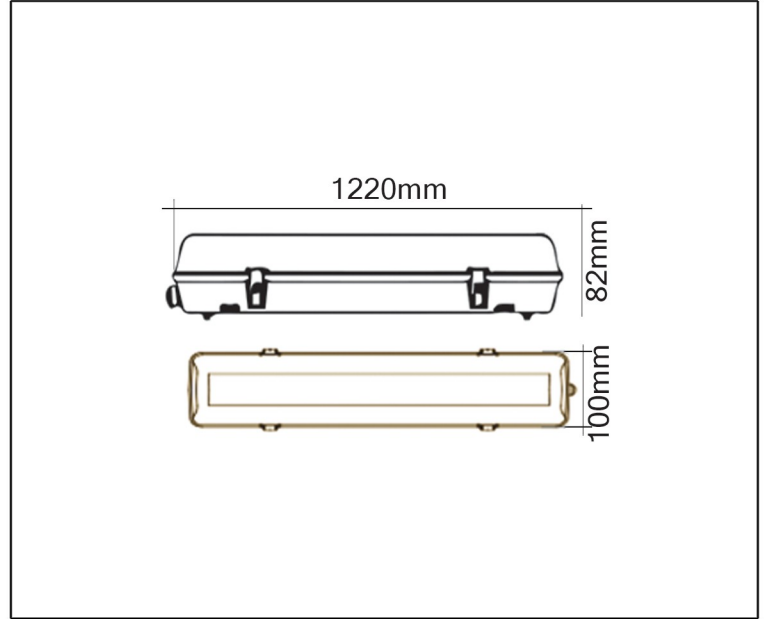

syv[®]
design

WATERPROOF
BATTEN LIGHT

TECHNICAL DATA SHEET - WETTER X 45 - 14716 - BATTEN FITTING

14716
 LG LED
 Driver: Tridonic
 Rated Luminaire Luminous Flux: 5600lm
 Rated input power: 45W
 Luminaire Efficiency: 124.4lm/W
 Input Voltage: 220-240V

Technical Data

Product Data	Batten Fitting
Wattage	45W
Color Temperature	6500K
Rated Luminaire Luminous Flux	5600lm
IP Rating	66
Beam Angle	120°
Frequency Range	50-60Hz
CRI	Ra>80
Power Factor	>0.9
Material	PC Opal Diffuser with GRP Body & SS Clips
Finish	White
Life Span	50,000 hours
Warranty	5 Years
Applications	Residential, Commercial, Hospitality, etc.

Options

Wattage	20W, 36W, 45W
Color Temperature	2700K - 3000K
Lens	Opal, Clear