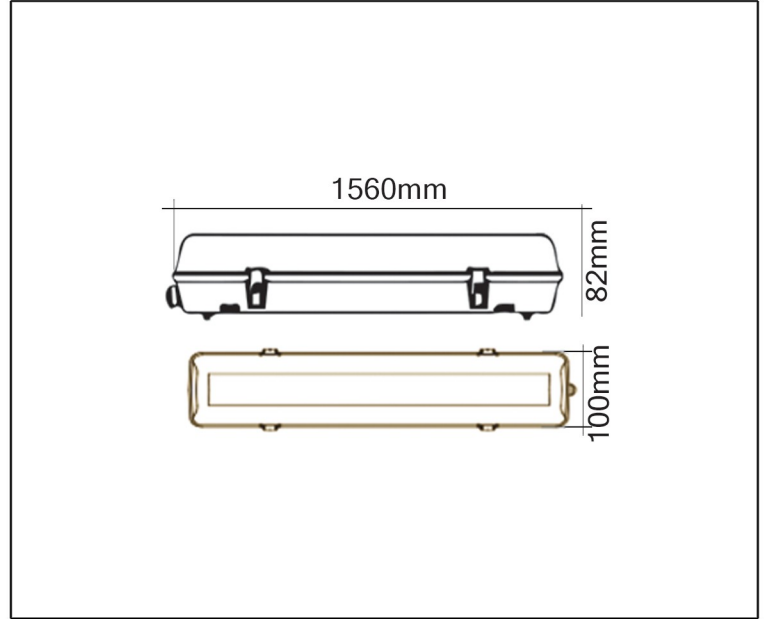

syv[®]
design

WATERPROOF
BATTEN LIGHT

TECHNICAL DATA SHEET - WETTER X 54 - 14725 - BATTEN FITTING

14725
 LG LED
 Driver: Tridonic
 Rated Luminaire Luminous Flux: 6750lm
 Rated input power: 54W
 Luminaire Efficiency: 125lm/W
 Input Voltage: 220-240V

Technical Data

Product Data	Batten Fitting
Wattage	54W
Color Temperature	6500K
Rated Luminaire Luminous Flux	6750lm
IP Rating	66
Beam Angle	120°
Frequency Range	50-60Hz
CRI	Ra>80
Power Factor	>0.9
Material	PC Opal Diffuser with GRP Body & SS Clips
Finish	White
Life Span	50,000 hours
Warranty	5 Years
Applications	Residential, Commercial, Hospitality, etc.

Options

Wattage	36W, 54W, 65W
Color Temperature	2700K - 3000K
Lens	Opal, Clear