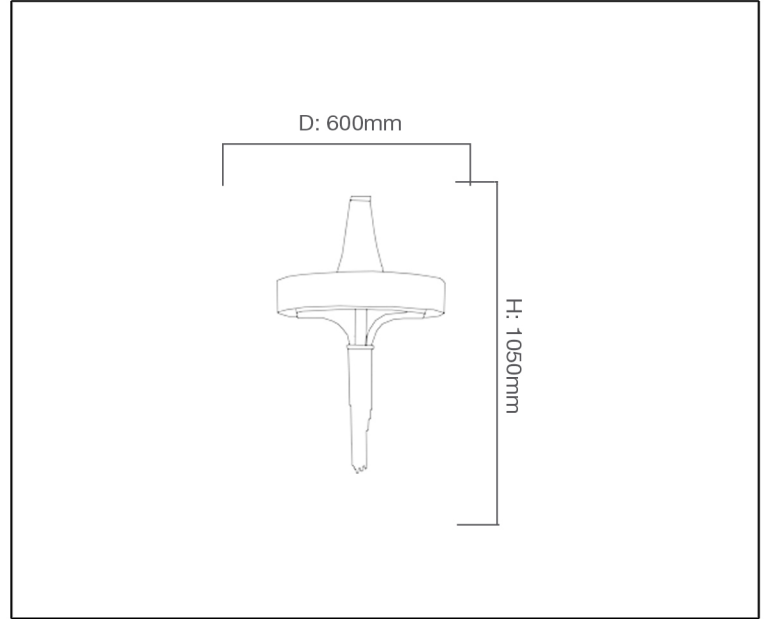

SYV[®]
design

MODERN CHANDELIERS

TECHNICAL DATA SHEET - CHIC R - 10401 - MODERN CHANDELIER

10401
Suspended Mounted
Lamp Type: E14 x 8
Rated input power: 60W Max

Product Description

The Chic Hand-made chandelier offers unique style with a red shade and chain finish. These beautiful chandelier highlights unique architectural features that beautify home interiors. Chic's details create an amazing effects to your modern interior decorations.

Technical Data

Product Data	Modern Chandelier
Wattage	60W
IP Rating	20
Color Temperature	-
Material	Nickel body + Metal Chains + Fabric Shades
Finish	Chrome & Red
Applications	Residential & Hospitality
Warranty	N/A