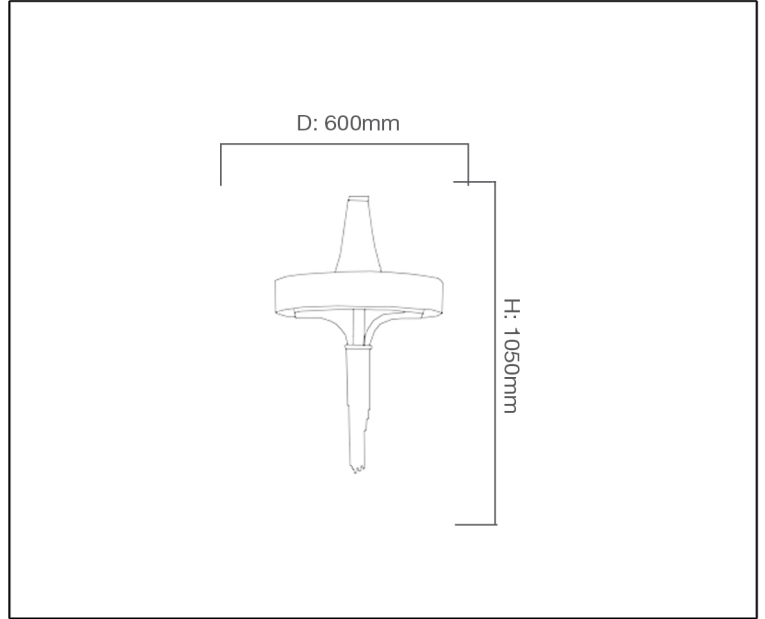

Syv[®]
design

MODERN CHANDELIERS

TECHNICAL DATA SHEET - CHIC B - 10402 - MODERN CHANDELIER

10402
Suspended Mounted
Lamp Type: E14 x 8
Rated input power: 60W Max

Product Description

The Chic Hand-made chandelier offers unique style with a beige shade and chain finish. These beautiful chandelier highlights unique architectural features that beautify home interiors. Chic's details create an amazing effects to your modern interior decorations.

Technical Data

Product Data	Modern Chandelier
Wattage	60W
IP Rating	20
Color Temperature	-
Material	Nickel body + Metal Chains + Fabric Shades
Finish	Chrome & Beige
Applications	Residential & Hospitality
Warranty	N/A