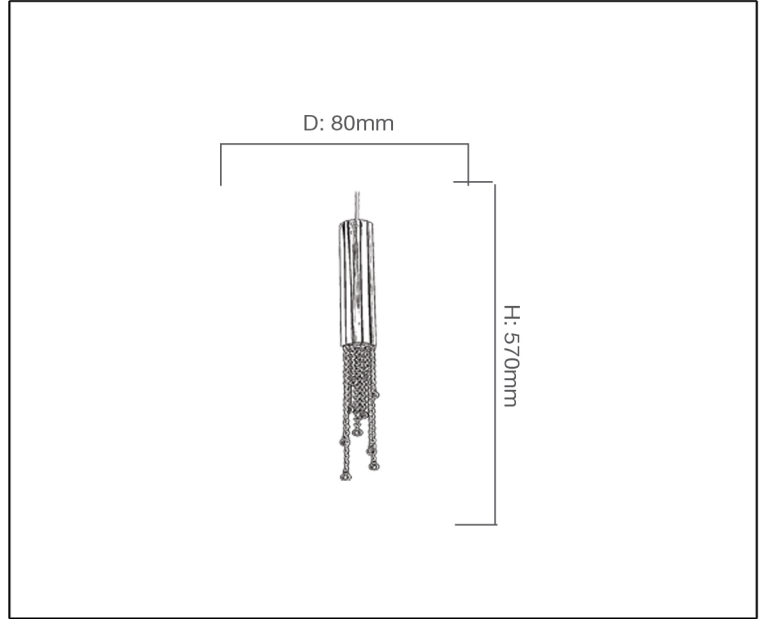

SYV[®]
design

MODERN CHANDELIERS

TECHNICAL DATA SHEET - AQUA - 10405 - MODERN CHANDELIER

10405
Suspended Mounted
Lamp Type: GU10
Rate input power: 35W Max

Product Description

Modern Beautiful Crystal Chandelier made with crystals glass details and chrome finish adds an elegant and gorgeous touch to your living room design and decorating. When you want to add an elegance and style to your room decor Aqua comes in as a great choice.

Technical Data

Product Data	Modern Chandelier
Wattage	35W
IP Rating	20
Color Temperature	-
Material	Crystals + Chrome body
Finish	Chrome
Applications	Residential & Hospitality
Warranty	N/A