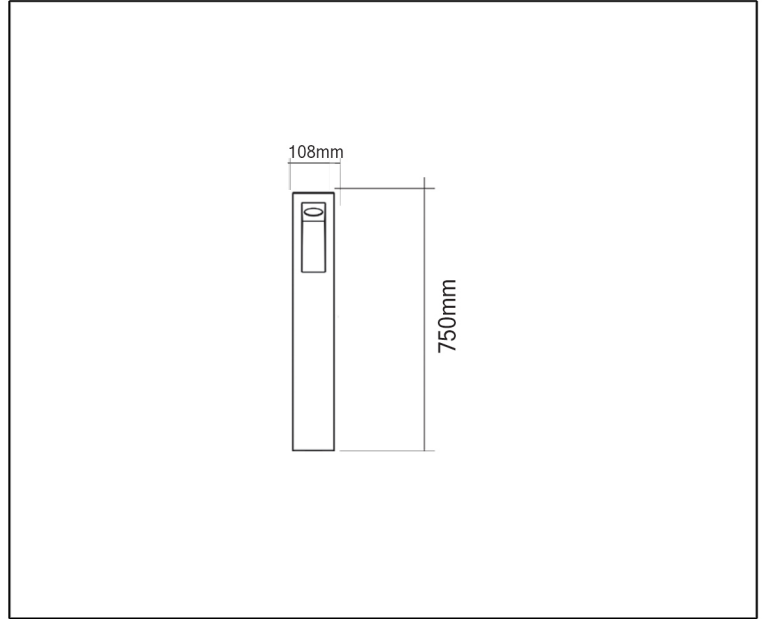

## TECHNICAL DATA SHEET - PILTO 750 - 11196 - BOLLARD FITTING

11196  
E27  
Rated input power: 60W Max  
Input Voltage: 220-240V

### Technical Data

Product Data	Bollard Light
Wattage	60W Max
IP	44
Material	Die Cast Aluminium body
Finish	Dark Grey
Life Span	20,000Hrs
Warranty	2 Years
Applications	Commercial, Residential, Hospitality