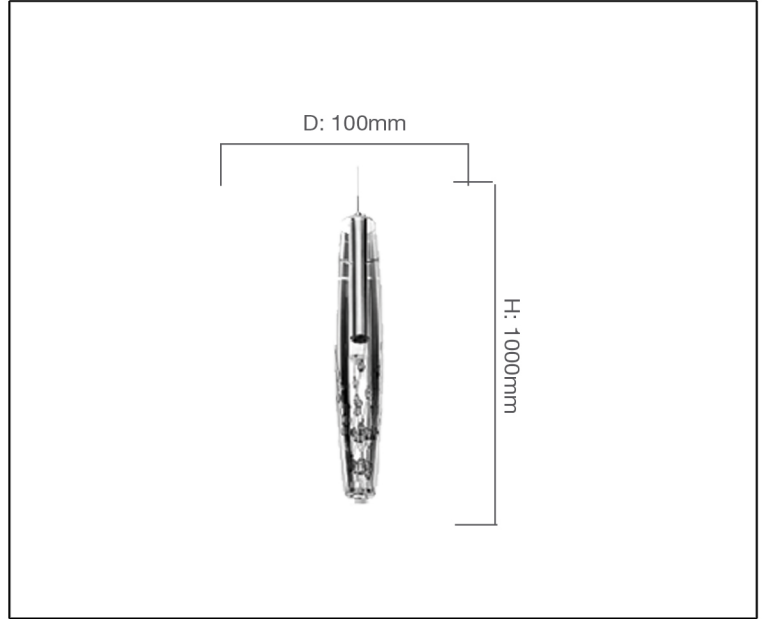

SYV[®]
design

MODERN CHANDELIERS

TECHNICAL DATA SHEET - GALASSIA - 11457 - MODERN CHANDELIER

11457
Suspended Mounted
Lamp Type: GU10
Rate input power: 35W Max

Product Description

Sleek and modern design, the Galassia Pendant Light with Crystals & Glass adds the perfect sparkling accent to your home. Gorgeous on its own, this simple design is even better in a group. The crystal glass shade allows the light to sparkle throughout your room.

Technical Data

Product Data	Modern Chandelier
Wattage	35W
IP Rating	20
Color Temperature	-
Material	Chrome finish metal + Glass+ Crystals
Finish	Chrome + Clear
Applications	Residential & Hospitality
Warranty	N/A