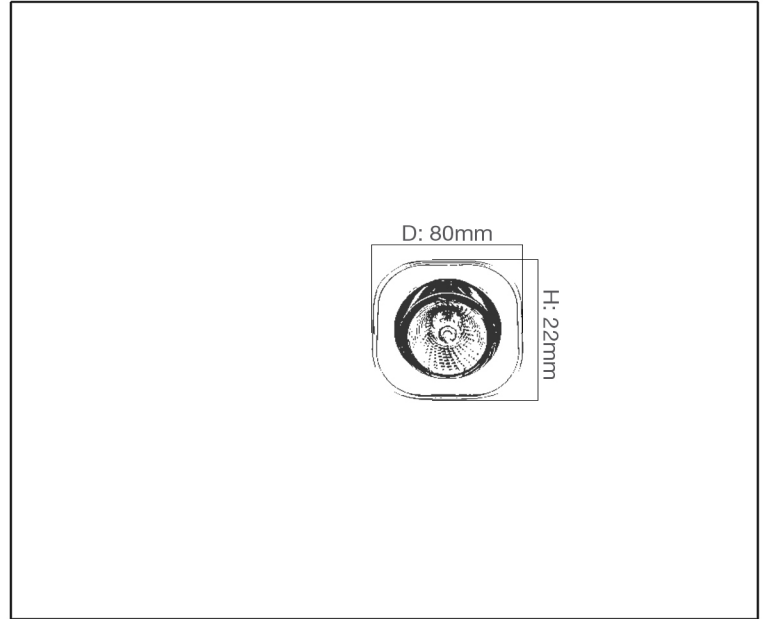

SYV[®]
design

SPOT LIGHT

TECHNICAL DATA SHEET - MOBIL AR - 11755 - SPOT LIGHT

11755
Recessed Fitting
Lamp Type: G5.3 MR16
Wattage: 50W Max.

Product Description

Mobil Recessed spotlight frame has a modern design in striking finish that illuminates your interiors perfectly. As a versatile design, this round edged square spotlight fitting will look great in living room, kitchen or bathroom etc.

Technical Data

Product Data	Spot Light
Wattage	50W
IP Rating	20
Material	Zinc alloy aluminium spotlight frame
Finish	Bronze
Applications	Residential, Retail, Hospitality
Warranty	1 Year