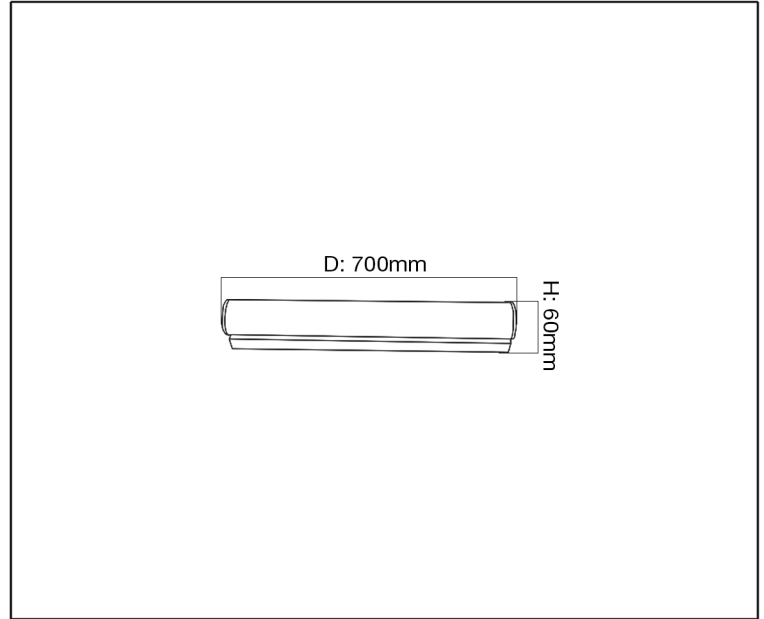

SYV[®]
design

MIRROR LIGHT

TECHNICAL DATA SHEET - FRISCH LED - 13081 - MIRROR LIGHT

13081
 EPISTAR LED
 Rated Luminaire Luminous Flux: 800lm
 Rated input power: 9W
 Luminaire Efficiency: 90lm/W
 Input Voltage: 220-240V

Technical Data

Product Data	Wall Light
Wattage	9W
Color Temperature	3000K WarmWhite
Rated Luminaire Luminous Flux	800lm
IP Rating	44
Beam Angle	120°
Current	350mA
Frequency	50-60Hz
CRI	Ra>80
PF	>0.5
Material	Stainless Steel + Acrylic
Finish	Hand-brushed in Nickle 5
Warranty	3 Years
Applications	Residential, Retail, Hospitality