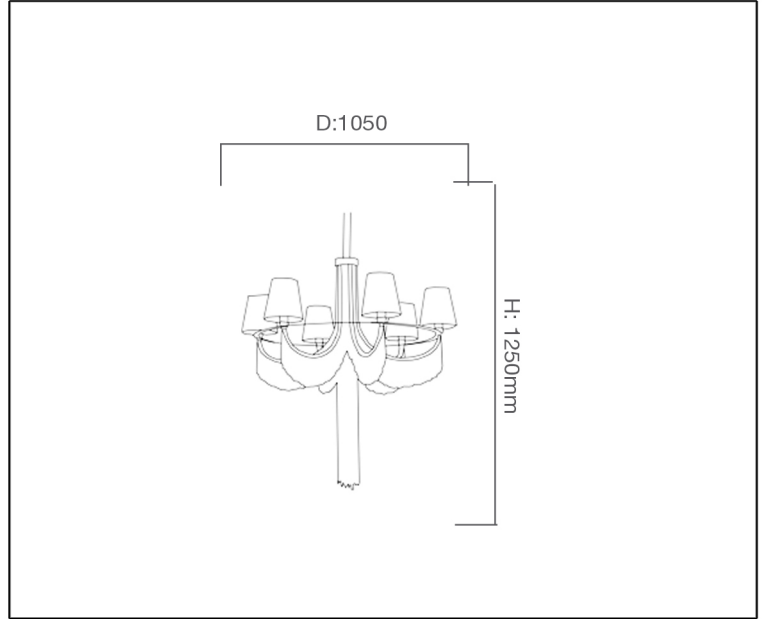

Syv[®]
design

MODERN CHANDELIERS

TECHNICAL DATA SHEET - BELLA 16 - 13332 - MODERN CHANDELIER

13332
Suspended Mounted
Lamp Type: E14 x 16
Rated input power: 60W Max

Product Description

The Bella Hand-made chandelier offers unique style with a Beige shade and chain finish. These beautiful chandelier highlights unique architectural features that beautify home interiors. Bella's details create an amazing effects to your modern interior decorations.

Technical Data

Product Data	Modern Chandelier
Wattage	60W
IP Rating	20
Color Temperature	-
Material	Nickel body + Metal Chains + Fabric Shades
Finish	Chrome & Beige
Applications	Residential & Hospitality
Warranty	N/A